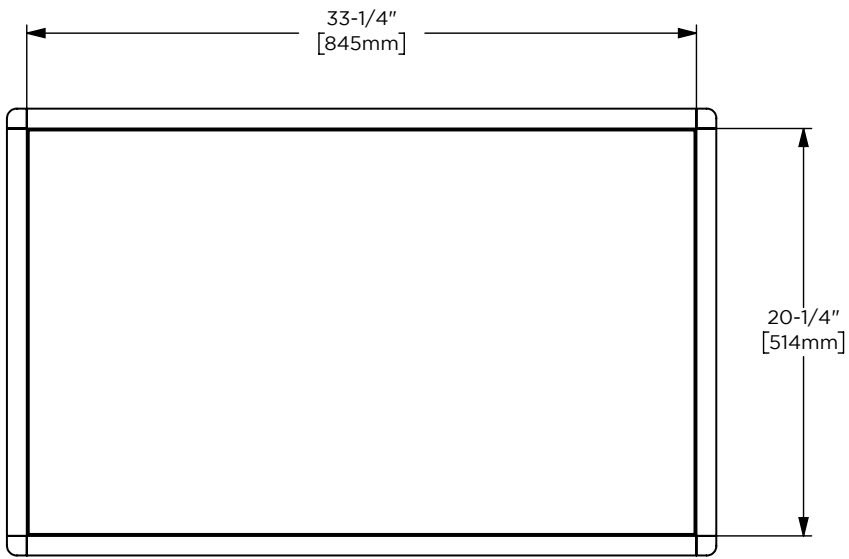

**Options**

- Available in:  
CVCL3686, Brass
- Coordinating Ann Sacks top and stone storage shelf
- Coordinating mirrors available
- Coordinating linen cabinet available

**Dimensions**

Width: 35-1/4"  
 Height: 28"  
 Depth: 22-1/4"

**Model Number Key**

PRODUCT LINE	CATEGORY	COLLECTION	WIDTH	FINISH OPTIONS	OPTIONS
C = Craft Series	V = Vanity	CL = Claudette	36"	(See above)	(See above)

Claudette 36" Console CVCL36

**Features**

- The Claudette stone top is fabricated for the Kallista Perfect Soft Rectangle Basin
- Stone tops and shelves are honed, we recommend sealing prior to use with a penetrating sealer
- Periodic cleaning and resealing of the stone top and stone shelf is recommended using products formulated for natural stone

**Dimensions**

Width: 36"

Height: 6"

Depth: 23"

**Options**

**Dimensions**

Width: 56"

Height: 6"

Depth: 23"