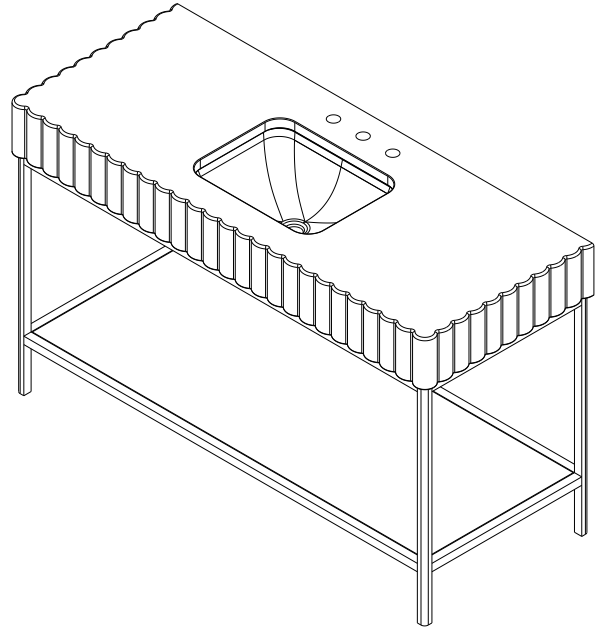

Options

•Available in:

- AS19242, Carrara marble top and shelf with brass frame
- AS19243, Calacatta marble top and shelf with brass frame
- AS19244, Catia Black marble top and shelf with brass frame
- AS19245, Catia Grey marble top and shelf with brass frame