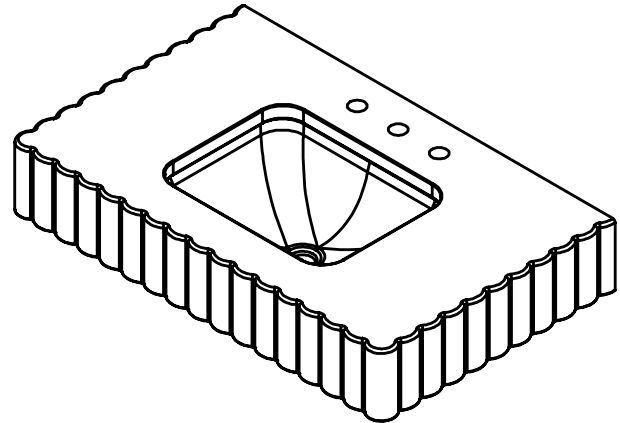

**Options**

- Available in:  
CVCL3686, Brass
- Coordinating Ann Sacks top and stone storage shelf
- Coordinating mirrors available
- Coordinating linen cabinet available

**Dimensions**

Width: 35-1/4"  
 Height: 28"  
 Depth: 22-1/4"

**Materials & Construction**

- Stone tops and stone shelves are fabricated from marble originating in Italy and Portugal
- The Claudette stone top has luxurious carved fluting

**Options**

- Available in:
  - AS18969, Carrara Top
  - AS18970, Carrara Shelf
  - AS18971, Calacatta Top
  - AS18972, Calacatta Shelf
  - AS18973, Catia Black Top
  - AS18974, Catia Black Shelf
  - AS18975, Catia Grey Top
  - AS18976, Catia Grey Shelf

**Dimensions**

Width: 36"

Height: 6"

Depth: 23"

**Options**

**Dimensions**

Width: 56"

Height: 6"

Depth: 23"