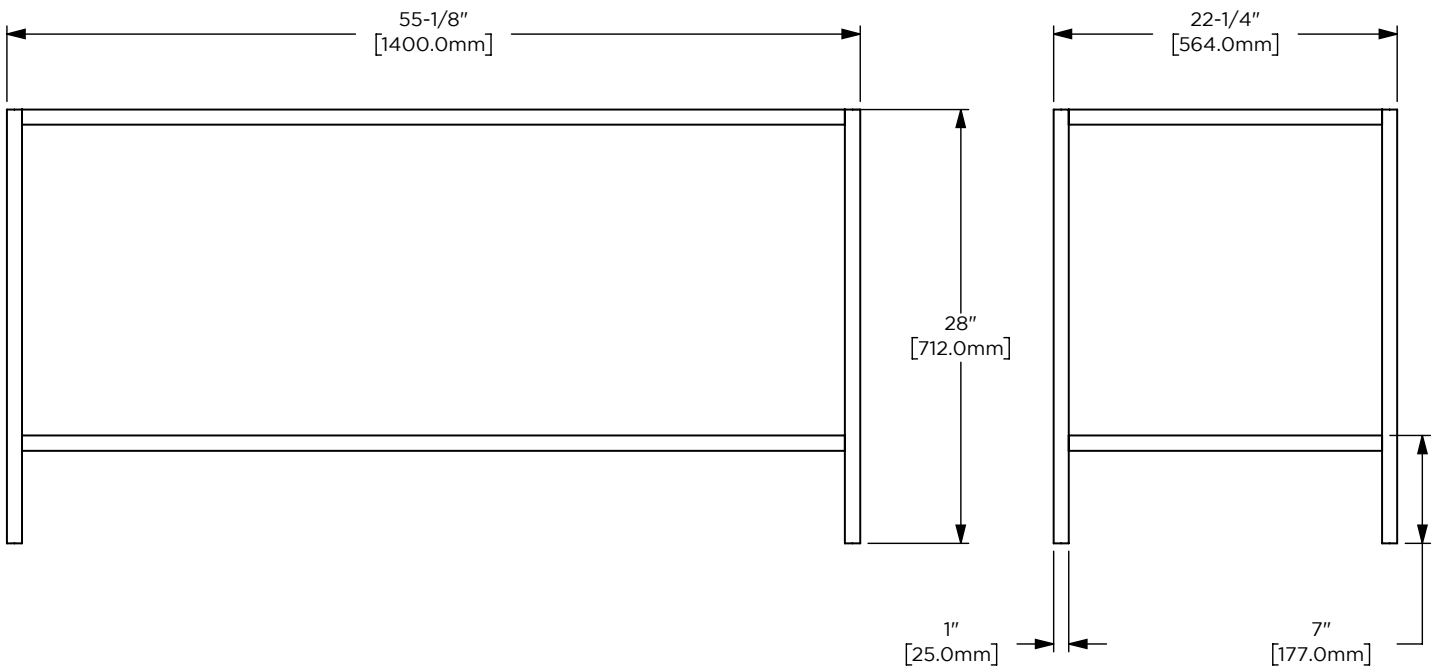

**Dimensions**

Width: 36"

Height: 6"

Depth: 23"

**Options**

**Options**

- Available in:  
CVCL5686, Brass
- Coordinating Ann Sacks top and stone storage shelf
- Coordinating mirrors available
- Coordinating linen cabinet available

**Dimensions**

Width: 55-1/8"

Height: 28"

Depth: 22-1/4"

**Model Number Key**

PRODUCT LINE	CATEGORY	COLLECTION	WIDTH	FINISH OPTIONS	OPTIONS
C = Craft Series	V = Vanity	CL = Claudette	56"	(See above)	(See above)

Claudette 56" Console CVCL56

**Features**

**Dimensions**

Width: 56"

Height: 6"

Depth: 23"