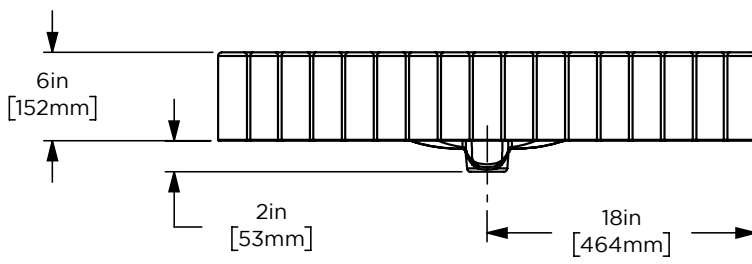

**Options**

- Available in:  
CVCL3686, Brass
- Coordinating Ann Sacks top and stone storage shelf
- Coordinating mirrors available
- Coordinating linen cabinet available

**Dimensions**

Width: 35-1/4"  
 Height: 28"  
 Depth: 22-1/4"

**Dimensions**

Width: 36"

Height: 6"

Depth: 23"

**Options**

**Dimensions**

Width: 56"

Height: 6"

Depth: 23"