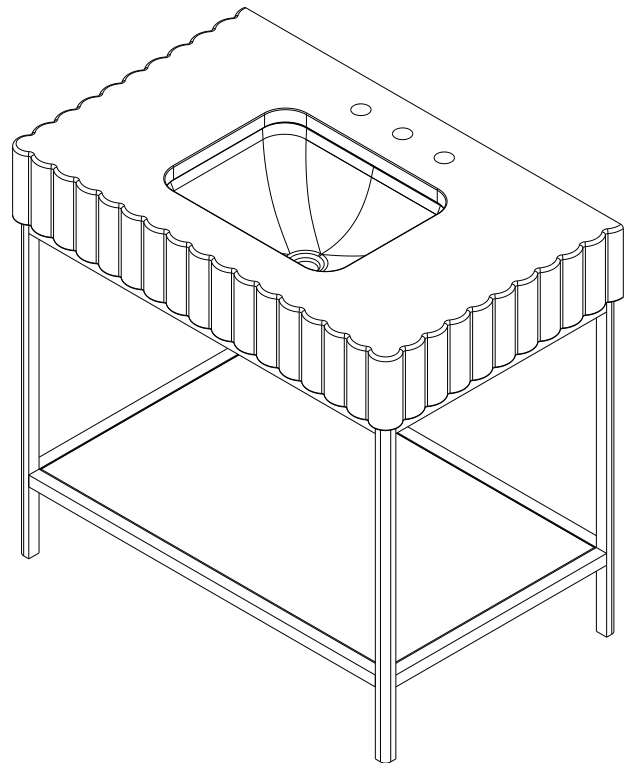

Options

- •Available in the following finish combinations:
  - AS19238, Carrara marble top and shelf with brass frame
  - AS19239, Calacatta marble top and shelf with brass frame
  - AS19240, Catia black marble top and shelf with brass frame
  - AS19241, Catia grey marble top and shelf with brass frame