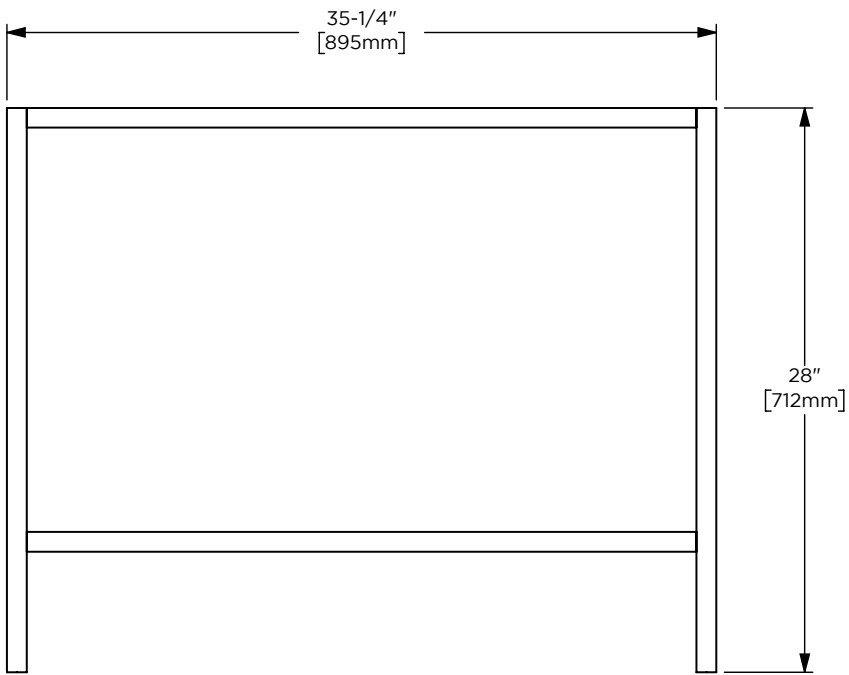

**Options**

- Available in:  
CVCL3686, Brass
- Coordinating Ann Sacks top and stone storage shelf
- Coordinating mirrors available
- Coordinating linen cabinet available

**Dimensions**

Width: 35-1/4"  
 Height: 28"  
 Depth: 22-1/4"

**Model Number Key**

PRODUCT LINE	CATEGORY	COLLECTION	WIDTH	FINISH OPTIONS	OPTIONS
C = Craft Series	V = Vanity	CL = Claudette	36"	(See above)	(See above)

Claudette 36" Console CVCL36

**Features**

- The Claudette stone top is fabricated for the Kallista Perfect Soft Rectangle Basin
- Stone tops and shelves are honed, we recommend sealing prior to use with a penetrating sealer
- Periodic cleaning and resealing of the stone top and stone shelf is recommended using products formulated for natural stone

**Dimensions**

Width: 36"

Height: 6"

Depth: 23"

**Options**

**Dimensions**

Width: 56"

Height: 6"

Depth: 23"