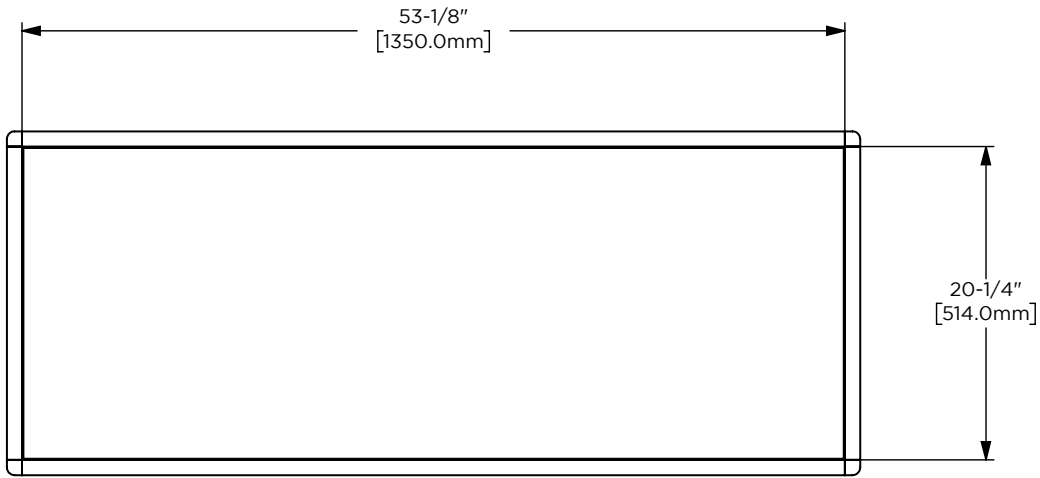

**Dimensions**

Width: 36"

Height: 6"

Depth: 23"

**Options**

**Options**

- Available in:  
CVCL5686, Brass
- Coordinating Ann Sacks top and stone storage shelf
- Coordinating mirrors available
- Coordinating linen cabinet available

**Dimensions**

Width: 55-1/8"

Height: 28"

Depth: 22-1/4"

**Model Number Key**

PRODUCT LINE	CATEGORY	COLLECTION	WIDTH	FINISH OPTIONS	OPTIONS
C = Craft Series	V = Vanity	CL = Claudette	56"	(See above)	(See above)

Claudette 56" Console CVCL56

**Features**

**Dimensions**

Width: 56"

Height: 6"

Depth: 23"