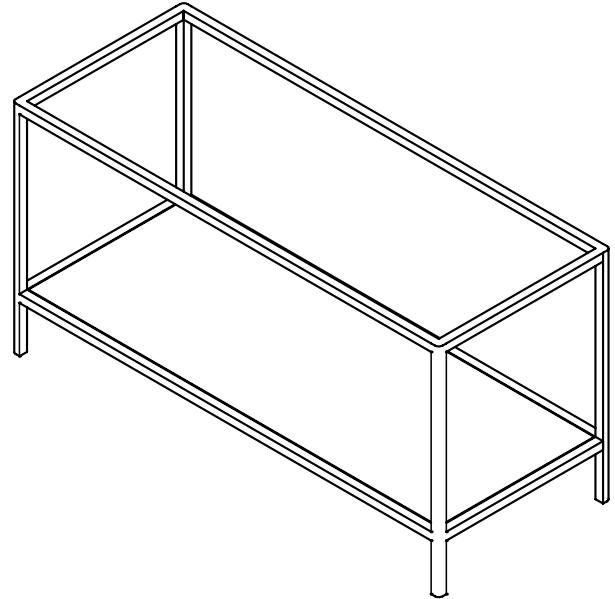

**Dimensions**

Width: 36"

Height: 6"

Depth: 23"

**Options**

**Options**

- Available in:  
CVCL5686, Brass
- Coordinating Ann Sacks top and stone storage shelf
- Coordinating mirrors available
- Coordinating linen cabinet available

**Dimensions**

Width: 55-1/8"

Height: 28"

Depth: 22-1/4"

**Model Number Key**

PRODUCT LINE	CATEGORY	COLLECTION	WIDTH	FINISH OPTIONS	OPTIONS
C = Craft Series	V = Vanity	CL = Claudette	56"	(See above)	(See above)

Claudette 56" Console CVCL56

**Features**

**Dimensions**

Width: 56"

Height: 6"

Depth: 23"