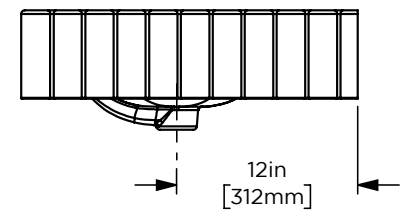

**Options**

- Available in:  
CVCL3686, Brass
- Coordinating Ann Sacks top and stone storage shelf
- Coordinating mirrors available
- Coordinating linen cabinet available

**Dimensions**

Width: 35-1/4"  
 Height: 28"  
 Depth: 22-1/4"

**Dimensions**

Width: 36"

Height: 6"

Depth: 23"

**Options**

**Dimensions**

Width: 56"

Height: 6"

Depth: 23"