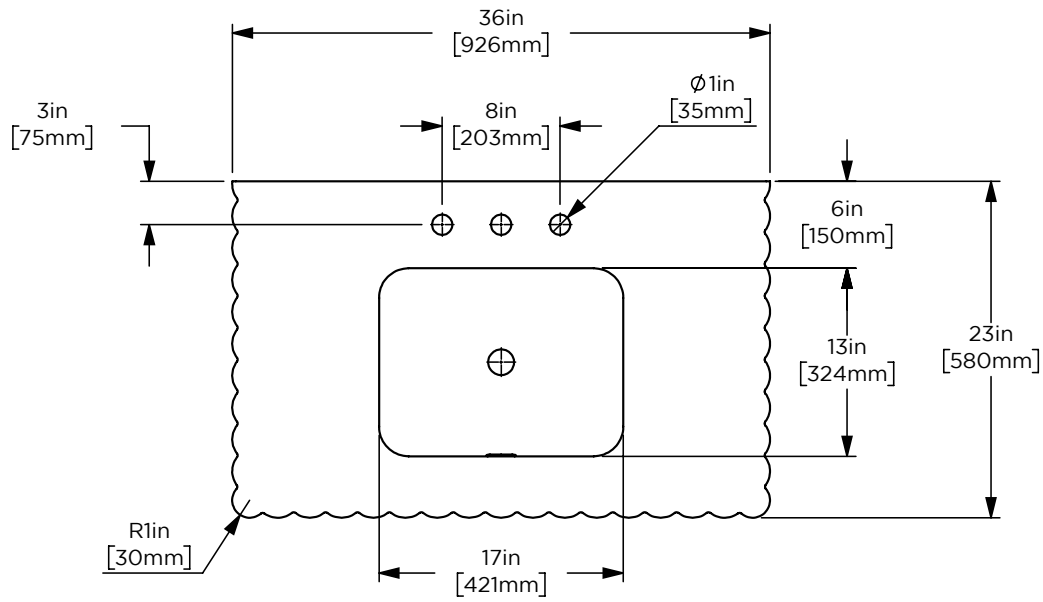

**Dimensions**

Width: 36"

Height: 6"

Depth: 23"

**Options**

Depth: 22-1/4"

**Model Number Key**

PRODUCT LINE	CATEGORY	COLLECTION	WIDTH	FINISH OPTIONS	OPTIONS
C = Craft Series	V = Vanity	CL = Claudette	56"	(See above)	(See above)

Claudette 56" Console CVCL56

**Features**

**Dimensions**

Width: 56"

Height: 6"

Depth: 23"