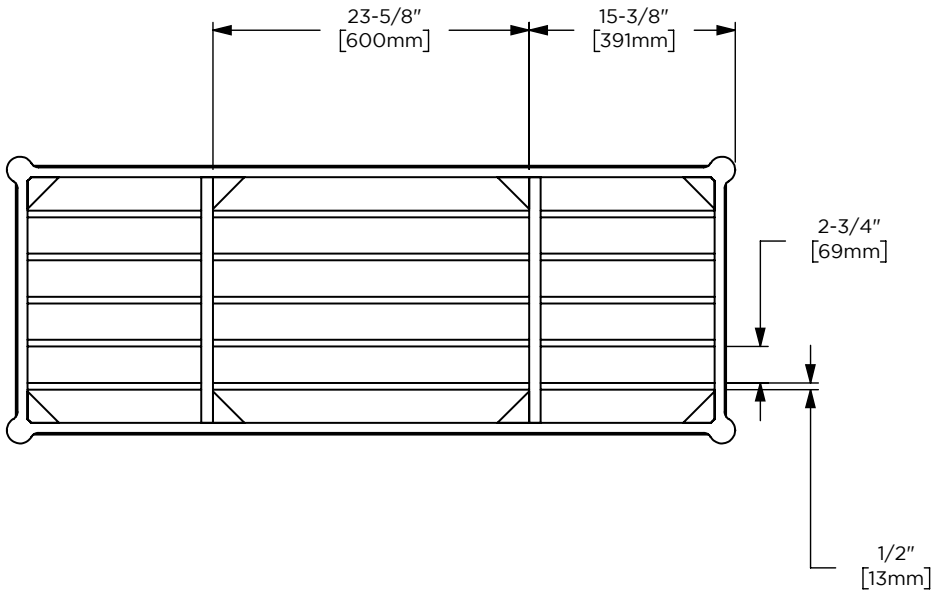

Dimensions

Width: 34-3/8"
 Height: 32-3/4"
 Depth: 21-3/8"

Model Number Key

PRODUCT LINE	CATEGORY	COLLECTION	WIDTH	FINISH OPTIONS	OPTIONS
C = Craft Series	V = Vanity	ST = Stanwyck	36"	(See above)	(See above)

Dimensions

Width: 54-3/8"
 Height: 32-3/4"
 Depth: 21-3/8"

Model Number Key

PRODUCT LINE	CATEGORY	COLLECTION	WIDTH	FINISH OPTIONS	OPTIONS
C = Craft Series	V = Vanity	ST = Stanwyck	56"	(See above)	(See above)

Dimensions

Width: 56"

Height: 1"

Depth: 23"