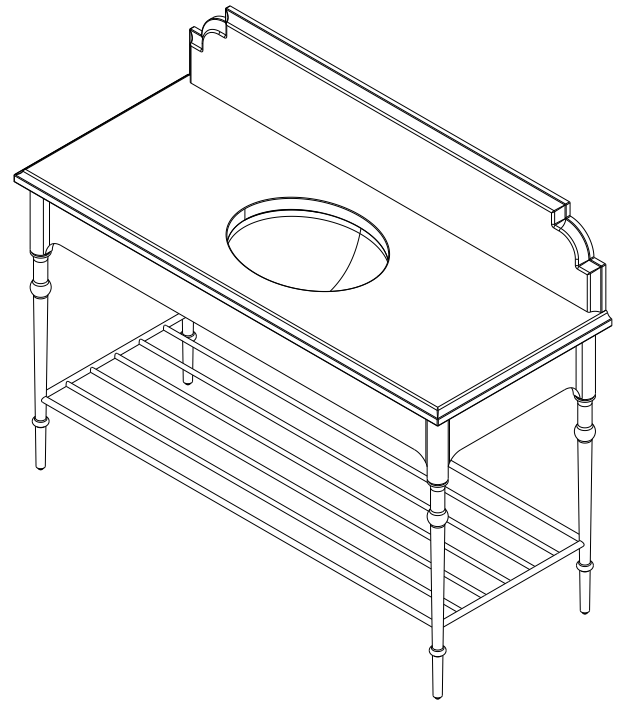

Stanwyck 36" Console CVST36

Features

- Stone top is fabricated with pre-drilled knock-outs, accommodating a deck mounted or a wall mounted faucet
- The Stanwyck stone top is fabricated for the Kallista Perfect Soft Oval Basin
- Stone tops are honed, we recommend sealing prior to use with a penetrating sealer
- Periodic cleaning and resealing of the stone top is recommended using products formulated for natural stone

Dimensions

Width: 36"

Height: 1"

Depth: 23"

Options

•Available in:

- AS19258, Carrara marble with Light Mahogany & Antique Bronze frame
- AS19259, Carrara marble with Smoke Oak & Polished Stainless Steel frame
- AS19260, Calacatta marble with Light Mahogany & Antique Bronze frame
- AS19261, Calacatta marble with Smoke Oak & Polished Stainless Steel frame
- AS19262, Catia Black marble with Light Mahogany & Antique Bronze frame
- AS19263, Catia Black marble with Smoke Oak & Polished Stainless Steel frame
- AS19264, Catia Grey marble with Light Mahogany & Antique Bronze frame
- AS19265, Catia Grey marble with Smoke Oak & Polished Stainless Steel frame

Dimensions

Width: 54-3/8"
 Height: 32-3/4"
 Depth: 21-3/8"

Model Number Key

PRODUCT LINE	CATEGORY	COLLECTION	WIDTH	FINISH OPTIONS	OPTIONS
C = Craft Series	V = Vanity	ST = Stanwyck	56"	(See above)	(See above)

Dimensions

Width: 56"

Height: 1"

Depth: 23"