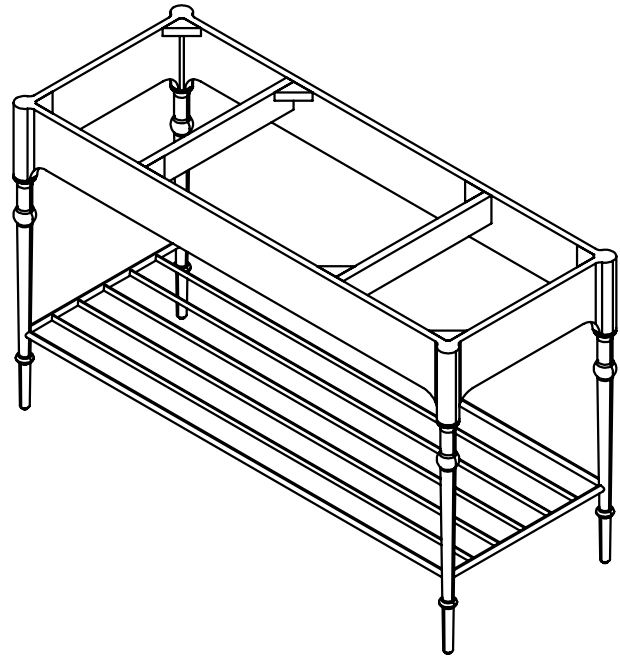

Stanwyck 36" Console CVST36

Features

- Stone top is fabricated with pre-drilled knock-outs, accommodating a deck mounted or a wall mounted faucet
- The Stanwyck stone top is fabricated for the Kallista Perfect Soft Oval Basin
- Stone tops are honed, we recommend sealing prior to use with a penetrating sealer
- Periodic cleaning and resealing of the stone top is recommended using products formulated for natural stone

Dimensions

Width: 36"

Height: 1"

Depth: 23"

Options

•Available in:

- AS19258, Carrara marble with Light Mahogany & Antique Bronze frame
- AS19259, Carrara marble with Smoke Oak & Polished Stainless Steel frame
- AS19260, Calacatta marble with Light Mahogany & Antique Bronze frame
- AS19261, Calacatta marble with Smoke Oak & Polished Stainless Steel frame
- AS19262, Catia Black marble with Light Mahogany & Antique Bronze frame
- AS19263, Catia Black marble with Smoke Oak & Polished Stainless Steel frame
- AS19264, Catia Grey marble with Light Mahogany & Antique Bronze frame
- AS19265, Catia Grey marble with Smoke Oak & Polished Stainless Steel frame

Dimensions

Width: 54-3/8"
 Height: 32-3/4"
 Depth: 21-3/8"

Model Number Key

PRODUCT LINE	CATEGORY	COLLECTION	WIDTH	FINISH OPTIONS	OPTIONS
C = Craft Series	V = Vanity	ST = Stanwyck	56"	(See above)	(See above)

Dimensions

Width: 56"

Height: 1"

Depth: 23"