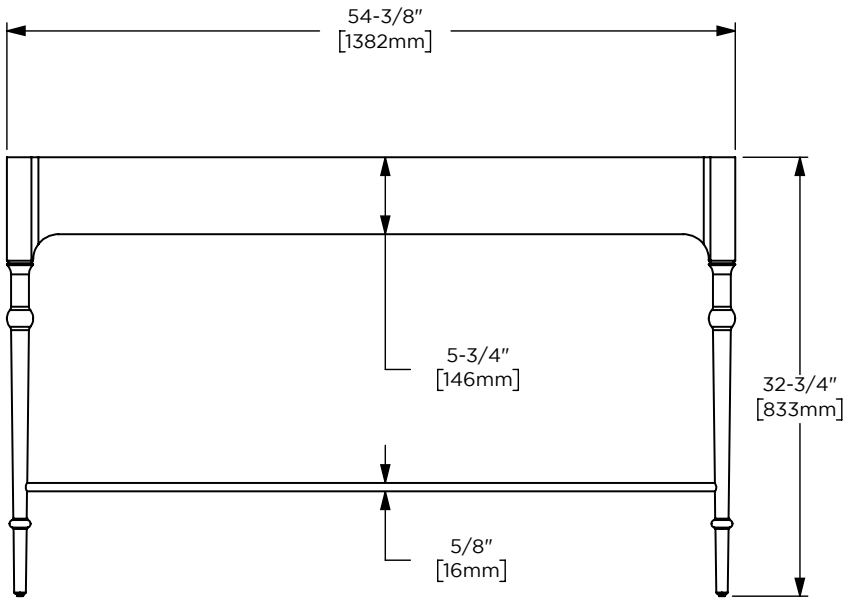

Dimensions

Width: 34-3/8"
 Height: 32-3/4"
 Depth: 21-3/8"

Model Number Key

PRODUCT LINE	CATEGORY	COLLECTION	WIDTH	FINISH OPTIONS	OPTIONS
C = Craft Series	V = Vanity	ST = Stanwyck	36"	(See above)	(See above)

Dimensions

Width: 54-3/8"
 Height: 32-3/4"
 Depth: 21-3/8"

Model Number Key

PRODUCT LINE	CATEGORY	COLLECTION	WIDTH	FINISH OPTIONS	OPTIONS
C = Craft Series	V = Vanity	ST = Stanwyck	56"	(See above)	(See above)

Dimensions

Width: 56"

Height: 1"

Depth: 23"