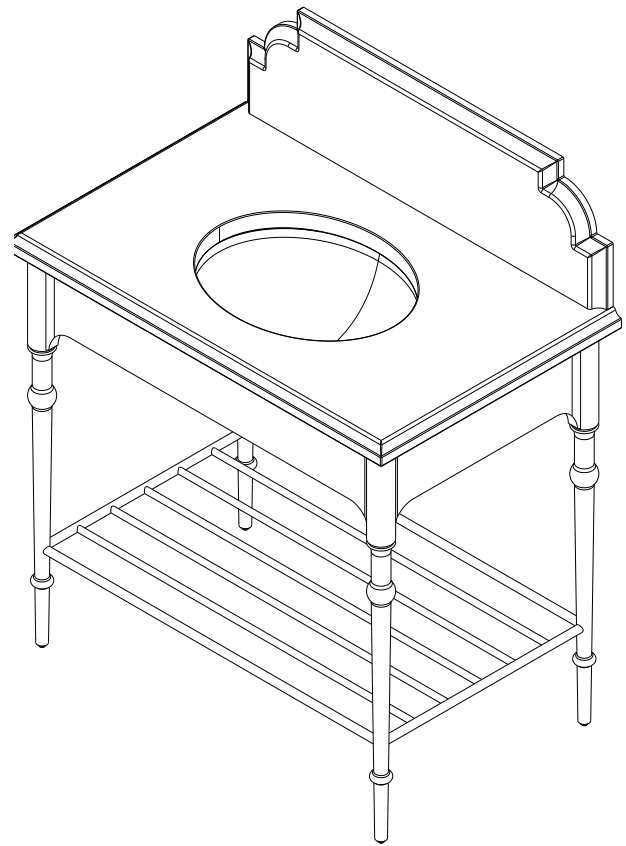

Options

•Available in:

- AS19250, Carrara marble with Light Mahogany with Antique Bronze frame
- AS19251, Carrara marble with Smoke Oak with Polished Stainless Steel frame
- AS19252, Calacatta marble with Light Mahogany & Antique Bronze frame
- AS19253, Calacatta marble with Smoke Oak & Polished Stainless Steel frame
- AS19254, Catia Black marble with Light Mahogany & Antique Bronze frame
- AS19255, Catia Black marble with Smoke Oak & Polished Stainless Steel frame
- AS19256, Catia Grey marble with Light Mahogany & Antique Bronze frame
- AS19257, Catia Grey marble with Smoke Oak & Polished Stainless Steel frame