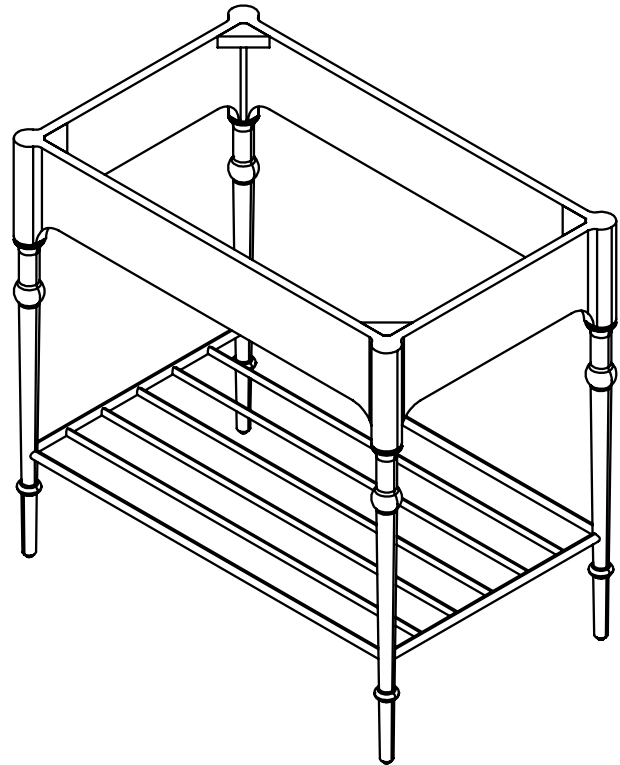

Dimensions

Width: 34-3/8"
 Height: 32-3/4"
 Depth: 21-3/8"

Model Number Key

PRODUCT LINE	CATEGORY	COLLECTION	WIDTH	FINISH OPTIONS	OPTIONS
C = Craft Series	V = Vanity	ST = Stanwyck	36"	(See above)	(See above)

Stanwyck 36" Console CVST36

Features

- Stone top is fabricated with pre-drilled knock-outs, accommodating a deck mounted or a wall mounted faucet
- The Stanwyck stone top is fabricated for the Kallista Perfect Soft Oval Basin
- Stone tops are honed, we recommend sealing prior to use with a penetrating sealer
- Periodic cleaning and resealing of the stone top is recommended using products formulated for natural stone

Dimensions

Width: 54-3/8"
 Height: 32-3/4"
 Depth: 21-3/8"

Model Number Key

PRODUCT LINE	CATEGORY	COLLECTION	WIDTH	FINISH OPTIONS	OPTIONS
C = Craft Series	V = Vanity	ST = Stanwyck	56"	(See above)	(See above)

Dimensions

Width: 56"

Height: 1"

Depth: 23"