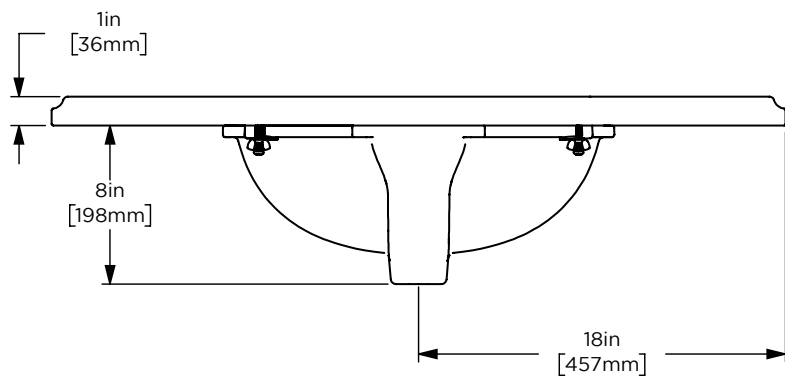

Dimensions

Width: 34-3/8"
 Height: 32-3/4"
 Depth: 21-3/8"

Model Number Key

PRODUCT LINE	CATEGORY	COLLECTION	WIDTH	FINISH OPTIONS	OPTIONS
C = Craft Series	V = Vanity	ST = Stanwyck	36"	(See above)	(See above)

Dimensions

Width: 36"

Height: 1"

Depth: 23"

Options

•Available in:

- AS19258, Carrara marble with Light Mahogany & Antique Bronze frame
- AS19259, Carrara marble with Smoke Oak & Polished Stainless Steel frame
- AS19260, Calacatta marble with Light Mahogany & Antique Bronze frame
- AS19261, Calacatta marble with Smoke Oak & Polished Stainless Steel frame
- AS19262, Catia Black marble with Light Mahogany & Antique Bronze frame
- AS19263, Catia Black marble with Smoke Oak & Polished Stainless Steel frame
- AS19264, Catia Grey marble with Light Mahogany & Antique Bronze frame
- AS19265, Catia Grey marble with Smoke Oak & Polished Stainless Steel frame

Dimensions

Width: 54-3/8"
 Height: 32-3/4"
 Depth: 21-3/8"

Model Number Key

PRODUCT LINE	CATEGORY	COLLECTION	WIDTH	FINISH OPTIONS	OPTIONS
C = Craft Series	V = Vanity	ST = Stanwyck	56"	(See above)	(See above)

Dimensions

Width: 56"

Height: 1"

Depth: 23"