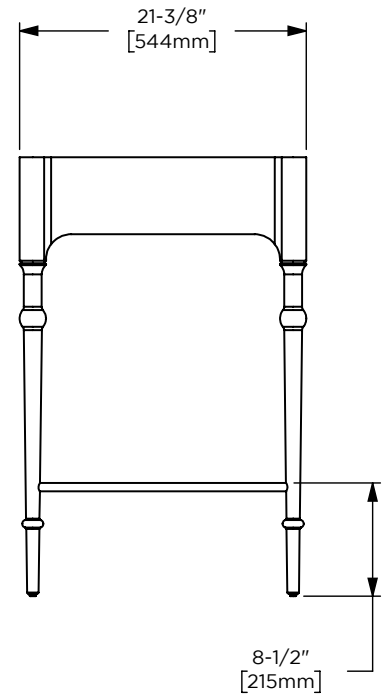

Dimensions

Width: 34-3/8"
 Height: 32-3/4"
 Depth: 21-3/8"

Model Number Key

PRODUCT LINE	CATEGORY	COLLECTION	WIDTH	FINISH OPTIONS	OPTIONS
C = Craft Series	V = Vanity	ST = Stanwyck	36"	(See above)	(See above)

Dimensions

Width: 36"

Height: 1"

Depth: 23"

Options

•Available in:

- AS19258, Carrara marble with Light Mahogany & Antique Bronze frame
- AS19259, Carrara marble with Smoke Oak & Polished Stainless Steel frame
- AS19260, Calacatta marble with Light Mahogany & Antique Bronze frame
- AS19261, Calacatta marble with Smoke Oak & Polished Stainless Steel frame
- AS19262, Catia Black marble with Light Mahogany & Antique Bronze frame
- AS19263, Catia Black marble with Smoke Oak & Polished Stainless Steel frame
- AS19264, Catia Grey marble with Light Mahogany & Antique Bronze frame
- AS19265, Catia Grey marble with Smoke Oak & Polished Stainless Steel frame

Dimensions

Width: 54-3/8"
 Height: 32-3/4"
 Depth: 21-3/8"

Model Number Key

PRODUCT LINE	CATEGORY	COLLECTION	WIDTH	FINISH OPTIONS	OPTIONS
C = Craft Series	V = Vanity	ST = Stanwyck	56"	(See above)	(See above)

Dimensions

Width: 56"

Height: 1"

Depth: 23"