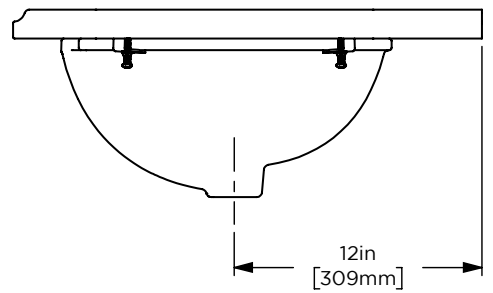

Dimensions

Width: 34-3/8"
 Height: 32-3/4"
 Depth: 21-3/8"

Model Number Key

PRODUCT LINE	CATEGORY	COLLECTION	WIDTH	FINISH OPTIONS	OPTIONS
C = Craft Series	V = Vanity	ST = Stanwyck	36"	(See above)	(See above)

Dimensions

Width: 36"

Height: 1"

Depth: 23"

Options

•Available in:

- AS19258, Carrara marble with Light Mahogany & Antique Bronze frame
- AS19259, Carrara marble with Smoke Oak & Polished Stainless Steel frame
- AS19260, Calacatta marble with Light Mahogany & Antique Bronze frame
- AS19261, Calacatta marble with Smoke Oak & Polished Stainless Steel frame
- AS19262, Catia Black marble with Light Mahogany & Antique Bronze frame
- AS19263, Catia Black marble with Smoke Oak & Polished Stainless Steel frame
- AS19264, Catia Grey marble with Light Mahogany & Antique Bronze frame
- AS19265, Catia Grey marble with Smoke Oak & Polished Stainless Steel frame

Dimensions

Width: 54-3/8"
 Height: 32-3/4"
 Depth: 21-3/8"

Model Number Key

PRODUCT LINE	CATEGORY	COLLECTION	WIDTH	FINISH OPTIONS	OPTIONS
C = Craft Series	V = Vanity	ST = Stanwyck	56"	(See above)	(See above)

Dimensions

Width: 56"

Height: 1"

Depth: 23"