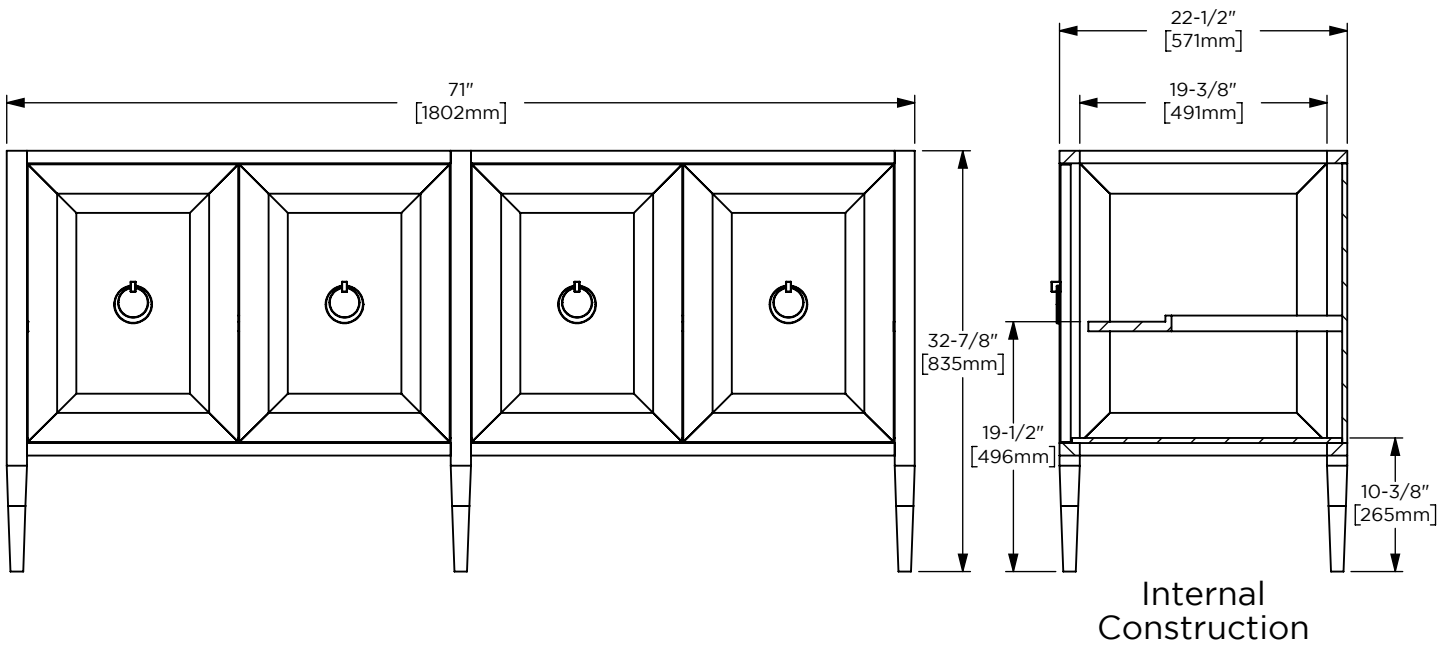

Dimensions

Width: 35"
 Height: 32-7/8"
 Depth: 22-1/2"

Model Number Key

| PRODUCT LINE | CATEGORY | COLLECTION | WIDTH | FINISH OPTIONS | OPTIONS |
|------------------|------------|-----------------|-------|----------------|-------------|
| C = Craft Series | V = Vanity | WI = Willowmere | 36" | (See above) | (See above) |

Materials & Construction

- Stone tops are fabricated from marble originating in Italy and Portugal

Options

- Available in:
 - AS19021, Carrara Top
 - AS19022, Calacatta Top

Dimensions

Width: 36"

Height: 1"

Depth: 23"

Dimensions

Width: 71"
Height: 32-7/8"
Depth: 22-1/2"

Model Number Key

| PRODUCT LINE | CATEGORY | COLLECTION | WIDTH | FINISH OPTIONS | OPTIONS |
|------------------|------------|-----------------|-------|----------------|-------------|
| C = Craft Series | V = Vanity | WI = Willowmere | 72" | (See above) | (See above) |

Materials & Construction

- Stone tops are fabricated from marble originating in Italy and Portugal

Options

- Available in:
 - AS19023, Carrara Top
 - AS19024, Calacatta Top

Dimensions

Width: 72"

Height: 1"

Depth: 23"