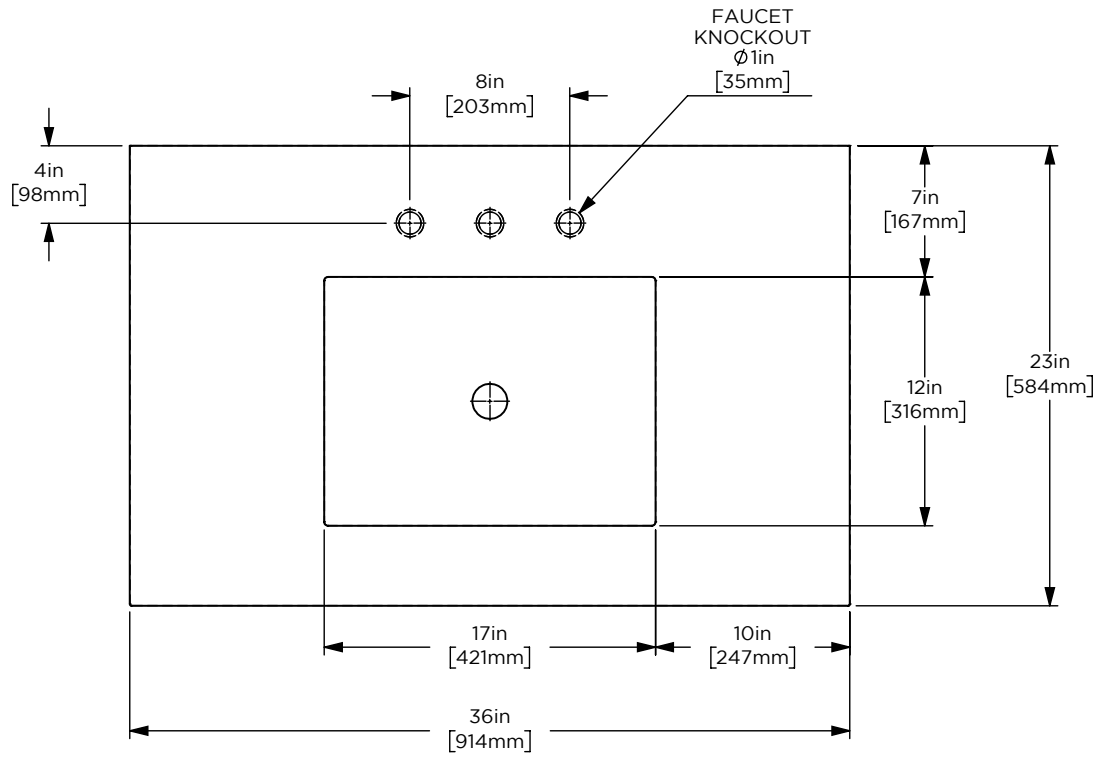

Dimensions

Width: 35"
 Height: 32-7/8"
 Depth: 22-1/2"

Model Number Key

| PRODUCT LINE | CATEGORY | COLLECTION | WIDTH | FINISH OPTIONS | OPTIONS |
|------------------|------------|-----------------|-------|----------------|-------------|
| C = Craft Series | V = Vanity | WI = Willowmere | 36" | (See above) | (See above) |

Materials & Construction

- Stone tops are fabricated from marble originating in Italy and Portugal

Options

- Available in:
 - AS19021, Carrara Top
 - AS19022, Calacatta Top

Dimensions

Width: 36"

Height: 1"

Depth: 23"

Dimensions

Width: 71"
Height: 32-7/8"
Depth: 22-1/2"

Model Number Key

| PRODUCT LINE | CATEGORY | COLLECTION | WIDTH | FINISH OPTIONS | OPTIONS |
|------------------|------------|-----------------|-------|----------------|-------------|
| C = Craft Series | V = Vanity | WI = Willowmere | 72" | (See above) | (See above) |

Materials & Construction

- Stone tops are fabricated from marble originating in Italy and Portugal

Options

- Available in:
 - AS19023, Carrara Top
 - AS19024, Calacatta Top

Dimensions

Width: 72"

Height: 1"

Depth: 23"