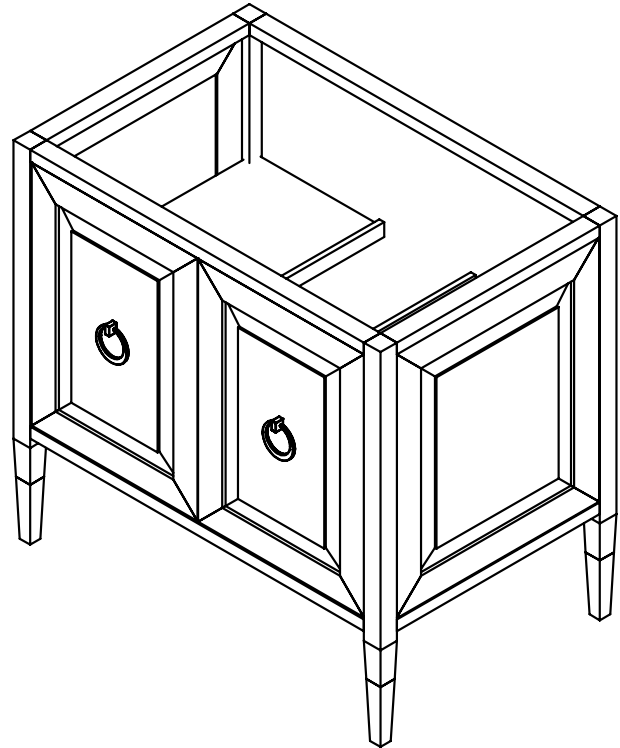

Features

- Distinctive mitered raised panel doors
- Matching raised panel sides
- Richly textured oak finish
- Decorative metal leg detail
- Adjustable storage shelves

Materials & Construction

- Solid wood and veneer construction
- Full plywood back panel, no cutout
- Stainless steel ring pulls available in Iron Black or Antique bronze
- Blum slow close hinges
- Durable, moisture resistant polyurethane finish
- Adjustable leveling feet

Dimensions

Width: 35"
 Height: 32-7/8"
 Depth: 22-1/2"

Model Number Key

| PRODUCT LINE | CATEGORY | COLLECTION | WIDTH | FINISH OPTIONS | OPTIONS |
|------------------|------------|-----------------|-------|----------------|-------------|
| C = Craft Series | V = Vanity | WI = Willowmere | 36" | (See above) | (See above) |

Internal Construction

Features

- Stone top is fabricated with pre-drilled knock-outs, accommodating a deck mounted or a wall mounted faucet
- The Willowmere stone top is fabricated for the Kallista Perfect Centric Rectangle Basin
- Stone tops are honed, we recommend sealing prior to use with a penetrating sealer
- Periodic cleaning and resealing of the stone top is recommended using products formulated for natural stone

Dimensions

Width: 71"
Height: 32-7/8"
Depth: 22-1/2"

Model Number Key

| PRODUCT LINE | CATEGORY | COLLECTION | WIDTH | FINISH OPTIONS | OPTIONS |
|------------------|------------|-----------------|-------|----------------|-------------|
| C = Craft Series | V = Vanity | WI = Willowmere | 72" | (See above) | (See above) |