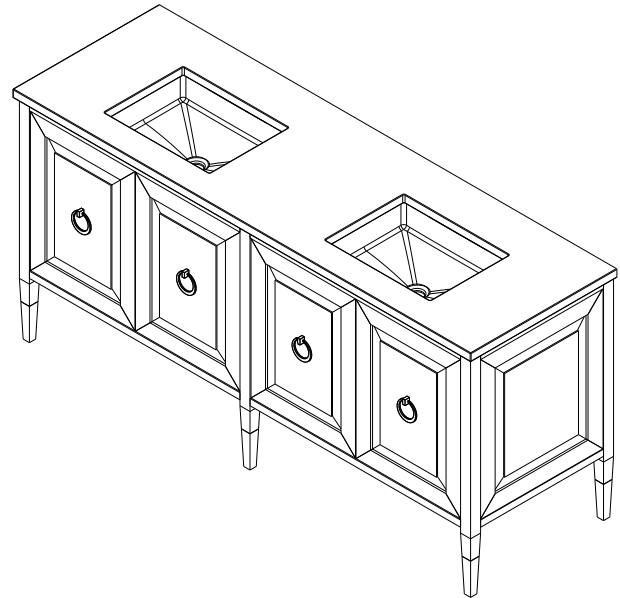

Options

•Available in:

- AS19290, Carrara marble with Drifted Matte Brown & Iron Black hardware
- AS19291, Carrara marble with Weathered Oak Drift & Antique Bronze hardware
- AS19292, Calacatta marble with Drifted Matte Brown & Iron Black hardware
- AS19293, Calacatta marble with Weathered Oak Drift & Antique Bronze hardware