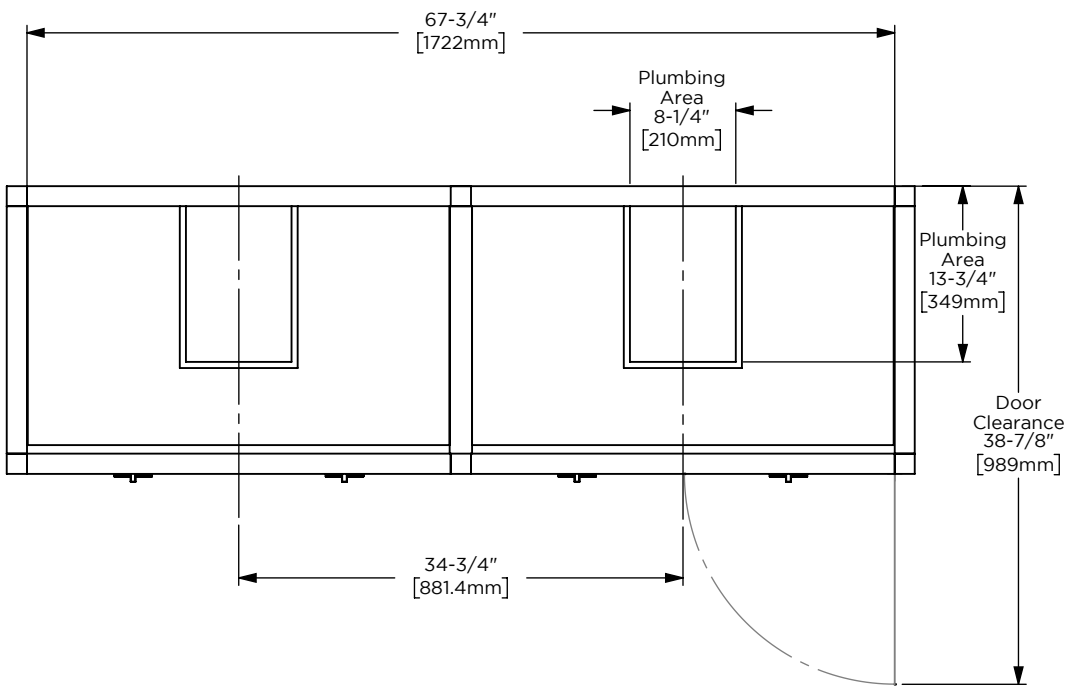

Dimensions

Width: 35"
 Height: 32-7/8"
 Depth: 22-1/2"

Model Number Key

| PRODUCT LINE | CATEGORY | COLLECTION | WIDTH | FINISH OPTIONS | OPTIONS |
|------------------|------------|-----------------|-------|----------------|-------------|
| C = Craft Series | V = Vanity | WI = Willowmere | 36" | (See above) | (See above) |

Materials & Construction

- Stone tops are fabricated from marble originating in Italy and Portugal

Options

- Available in:
 - AS19021, Carrara Top
 - AS19022, Calacatta Top

Dimensions

Width: 36"

Height: 1"

Depth: 23"

Dimensions

Width: 71"
Height: 32-7/8"
Depth: 22-1/2"

Model Number Key

| PRODUCT LINE | CATEGORY | COLLECTION | WIDTH | FINISH OPTIONS | OPTIONS |
|------------------|------------|-----------------|-------|----------------|-------------|
| C = Craft Series | V = Vanity | WI = Willowmere | 72" | (See above) | (See above) |

Materials & Construction

- Stone tops are fabricated from marble originating in Italy and Portugal

Options

- Available in:
 - AS19023, Carrara Top
 - AS19024, Calacatta Top

Dimensions

Width: 72"

Height: 1"

Depth: 23"