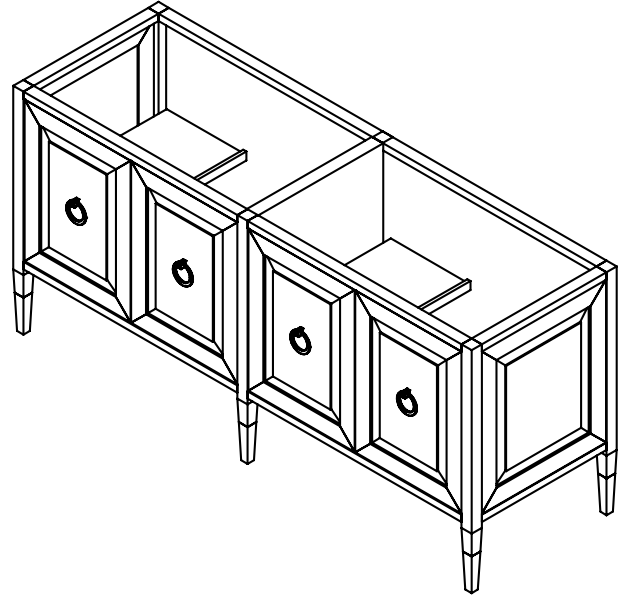

Dimensions

Width: 35"
 Height: 32-7/8"
 Depth: 22-1/2"

Model Number Key

| PRODUCT LINE | CATEGORY | COLLECTION | WIDTH | FINISH OPTIONS | OPTIONS |
|------------------|------------|-----------------|-------|----------------|-------------|
| C = Craft Series | V = Vanity | WI = Willowmere | 36" | (See above) | (See above) |

Features

- Distinctive mitered raised panel doors
- Matching raised panel sides
- Richly textured oak finish
- Decorative metal leg detail
- Adjustable storage shelves

Materials & Construction

- Solid wood and veneer construction
- Full plywood back panel, no cutout
- Stainless steel ring pulls available in Iron Black or Antique Bronze
- Blum slow close hinges
- Durable, moisture resistant polyurethane finish
- Adjustable leveling feet

Dimensions

Width: 71"
Height: 32-7/8"
Depth: 22-1/2"

Model Number Key

| PRODUCT LINE | CATEGORY | COLLECTION | WIDTH | FINISH OPTIONS | OPTIONS |
|------------------|------------|-----------------|-------|----------------|-------------|
| C = Craft Series | V = Vanity | WI = Willowmere | 72" | (See above) | (See above) |