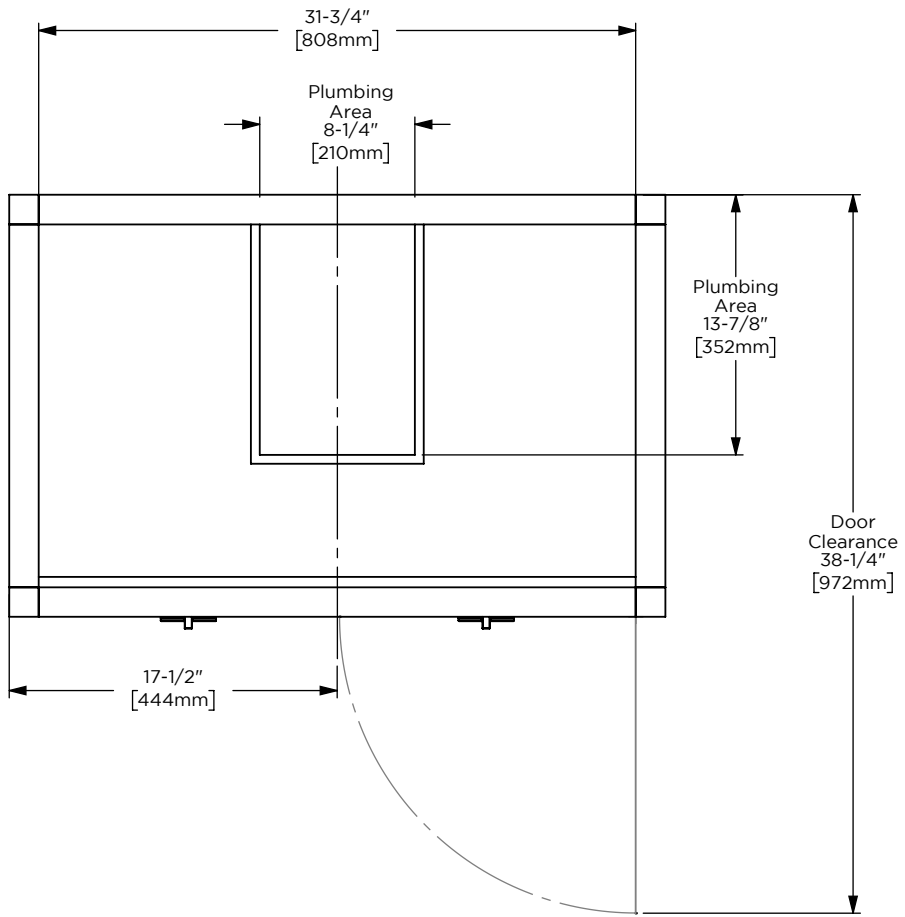

Dimensions

Width: 35"
 Height: 32-7/8"
 Depth: 22-1/2"

Model Number Key

| PRODUCT LINE | CATEGORY | COLLECTION | WIDTH | FINISH OPTIONS | OPTIONS |
|------------------|------------|-----------------|-------|----------------|-------------|
| C = Craft Series | V = Vanity | WI = Willowmere | 36" | (See above) | (See above) |

Internal Construction

Features

- Stone top is fabricated with pre-drilled knock-outs, accommodating a deck mounted or a wall mounted faucet
- The Willowmere stone top is fabricated for the Kallista Perfect Centric Rectangle Basin
- Stone tops are honed, we recommend sealing prior to use with a penetrating sealer
- Periodic cleaning and resealing of the stone top is recommended using products formulated for natural stone

Dimensions

Width: 71"
Height: 32-7/8"
Depth: 22-1/2"

Model Number Key

| PRODUCT LINE | CATEGORY | COLLECTION | WIDTH | FINISH OPTIONS | OPTIONS |
|------------------|------------|-----------------|-------|----------------|-------------|
| C = Craft Series | V = Vanity | WI = Willowmere | 72" | (See above) | (See above) |

Materials & Construction

- Stone tops are fabricated from marble originating in Italy and Portugal

Options

- Available in:
 - AS19023, Carrara Top
 - AS19024, Calacatta Top

Dimensions

Width: 72"

Height: 1"

Depth: 23"