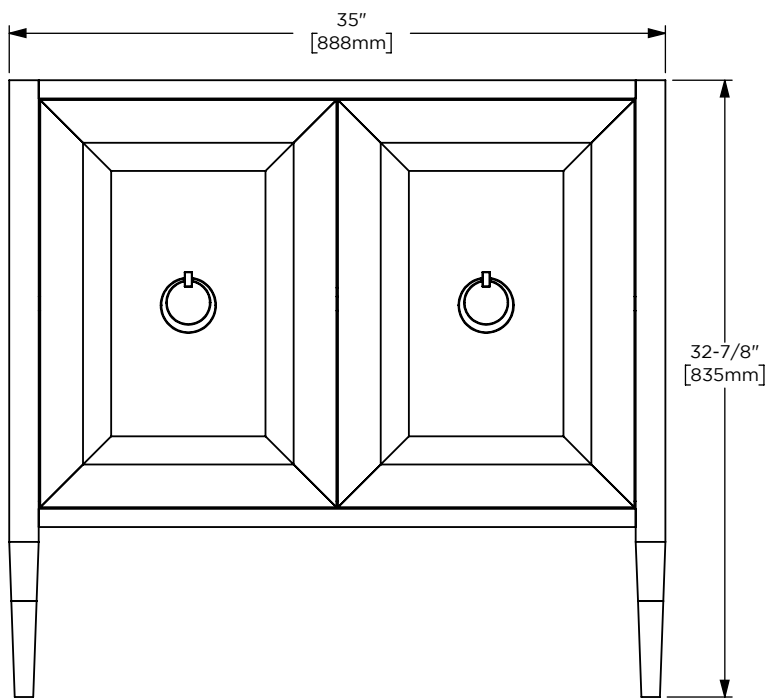

Dimensions

Width: 35"
 Height: 32-7/8"
 Depth: 22-1/2"

Model Number Key

| PRODUCT LINE | CATEGORY | COLLECTION | WIDTH | FINISH OPTIONS | OPTIONS |
|------------------|------------|-----------------|-------|----------------|-------------|
| C = Craft Series | V = Vanity | WI = Willowmere | 36" | (See above) | (See above) |

Materials & Construction

- Stone tops are fabricated from marble originating in Italy and Portugal

Options

- Available in:
 - AS19021, Carrara Top
 - AS19022, Calacatta Top

Dimensions

Width: 36"

Height: 1"

Depth: 23"

Dimensions

Width: 71"
Height: 32-7/8"
Depth: 22-1/2"

Model Number Key

| PRODUCT LINE | CATEGORY | COLLECTION | WIDTH | FINISH OPTIONS | OPTIONS |
|------------------|------------|-----------------|-------|----------------|-------------|
| C = Craft Series | V = Vanity | WI = Willowmere | 72" | (See above) | (See above) |

Materials & Construction

- Stone tops are fabricated from marble originating in Italy and Portugal

Options

- Available in:
 - AS19023, Carrara Top
 - AS19024, Calacatta Top

Dimensions

Width: 72"

Height: 1"

Depth: 23"