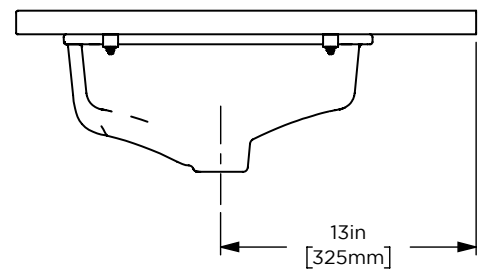

Dimensions

Width: 35"
 Height: 32-7/8"
 Depth: 22-1/2"

Model Number Key

| PRODUCT LINE | CATEGORY | COLLECTION | WIDTH | FINISH OPTIONS | OPTIONS |
|------------------|------------|-----------------|-------|----------------|-------------|
| C = Craft Series | V = Vanity | WI = Willowmere | 36" | (See above) | (See above) |

Materials & Construction

- Stone tops are fabricated from marble originating in Italy and Portugal

Options

- Available in:
 - AS19021, Carrara Top
 - AS19022, Calacatta Top

Dimensions

Width: 36"

Height: 1"

Depth: 23"

Dimensions

Width: 71"
Height: 32-7/8"
Depth: 22-1/2"

Model Number Key

| PRODUCT LINE | CATEGORY | COLLECTION | WIDTH | FINISH OPTIONS | OPTIONS |
|------------------|------------|-----------------|-------|----------------|-------------|
| C = Craft Series | V = Vanity | WI = Willowmere | 72" | (See above) | (See above) |

Materials & Construction

- Stone tops are fabricated from marble originating in Italy and Portugal

Options

- Available in:
 - AS19023, Carrara Top
 - AS19024, Calacatta Top

Dimensions

Width: 72"

Height: 1"

Depth: 23"