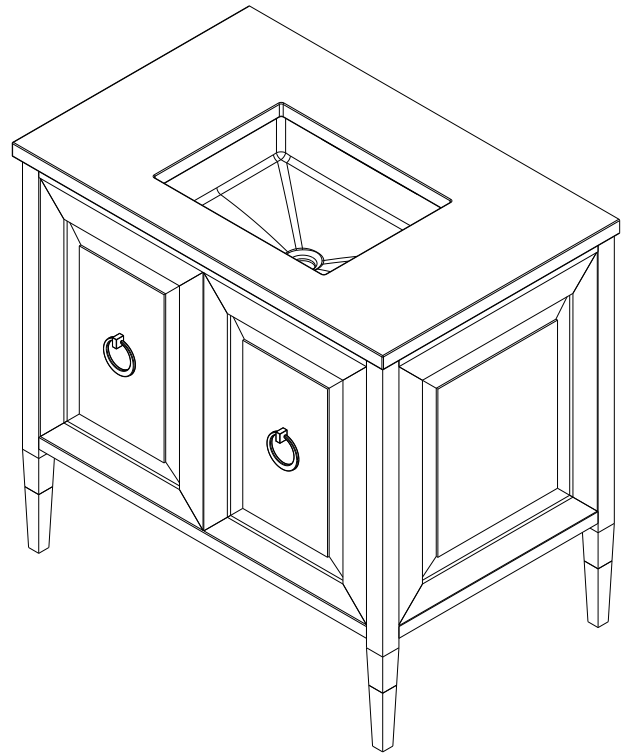

Features

- Distinctive mitered raised panel doors
- Matching raised panel sides
- Richly textured oak finish
- Decorative metal leg detail
- Adjustable storage shelves

Materials & Construction

- Solid wood and veneer construction
- Full plywood back panel, no cutout
- Stainless steel ring pulls available in Iron Black or Antique bronze
- Blum slow close hinges
- Durable, moisture resistant polyurethane finish
- Adjustable leveling feet

Dimensions

Width: 35"
 Height: 32-7/8"
 Depth: 22-1/2"

Model Number Key

| PRODUCT LINE | CATEGORY | COLLECTION | WIDTH | FINISH OPTIONS | OPTIONS |
|------------------|------------|-----------------|-------|----------------|-------------|
| C = Craft Series | V = Vanity | WI = Willowmere | 36" | (See above) | (See above) |

Internal Construction

Features

- Stone top is fabricated with pre-drilled knock-outs, accommodating a deck mounted or a wall mounted faucet
- The Willowmere stone top is fabricated for the Kallista Perfect Centric Rectangle Basin
- Stone tops are honed, we recommend sealing prior to use with a penetrating sealer
- Periodic cleaning and resealing of the stone top is recommended using products formulated for natural stone

Dimensions

Width: 71"
Height: 32-7/8"
Depth: 22-1/2"

Model Number Key

| PRODUCT LINE | CATEGORY | COLLECTION | WIDTH | FINISH OPTIONS | OPTIONS |
|------------------|------------|-----------------|-------|----------------|-------------|
| C = Craft Series | V = Vanity | WI = Willowmere | 72" | (See above) | (See above) |