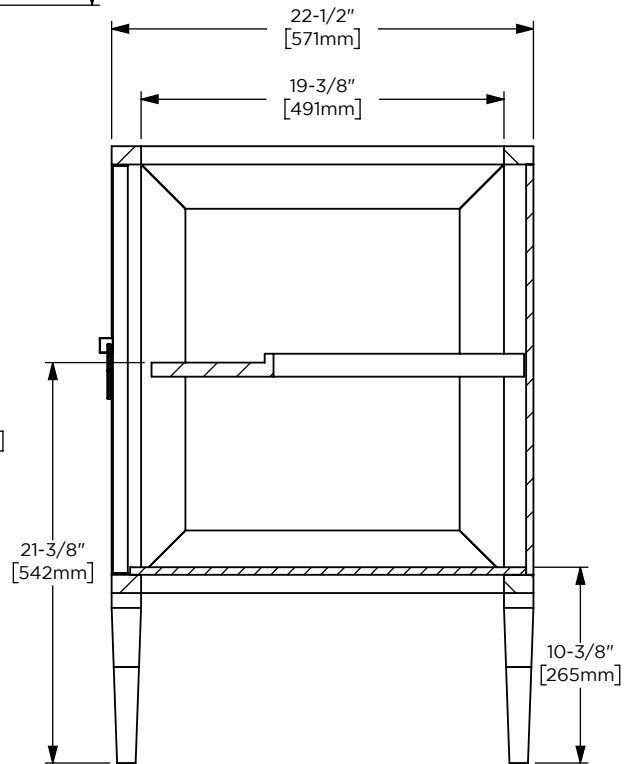

Dimensions

Width: 35"
 Height: 32-7/8"
 Depth: 22-1/2"

Model Number Key

| PRODUCT LINE | CATEGORY | COLLECTION | WIDTH | FINISH OPTIONS | OPTIONS |
|------------------|------------|-----------------|-------|----------------|-------------|
| C = Craft Series | V = Vanity | WI = Willowmere | 36" | (See above) | (See above) |

Materials & Construction

- Stone tops are fabricated from marble originating in Italy and Portugal

Options

- Available in:
 - AS19021, Carrara Top
 - AS19022, Calacatta Top

Dimensions

Width: 36"

Height: 1"

Depth: 23"

Dimensions

Width: 71"
Height: 32-7/8"
Depth: 22-1/2"

Model Number Key

| PRODUCT LINE | CATEGORY | COLLECTION | WIDTH | FINISH OPTIONS | OPTIONS |
|------------------|------------|-----------------|-------|----------------|-------------|
| C = Craft Series | V = Vanity | WI = Willowmere | 72" | (See above) | (See above) |

Materials & Construction

- Stone tops are fabricated from marble originating in Italy and Portugal

Options

- Available in:
 - AS19023, Carrara Top
 - AS19024, Calacatta Top

Dimensions

Width: 72"

Height: 1"

Depth: 23"