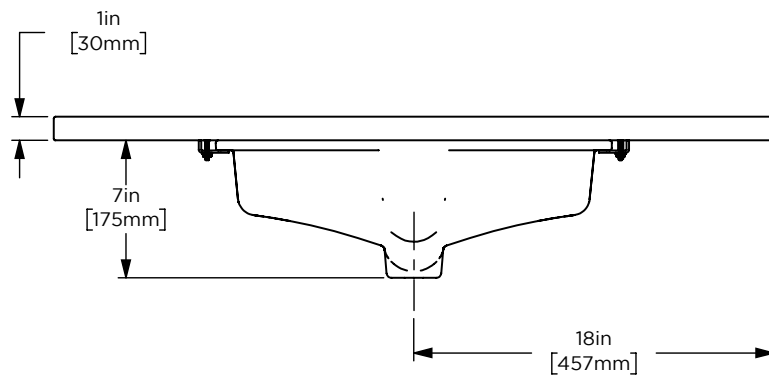

Dimensions

Width: 35"
 Height: 32-7/8"
 Depth: 22-1/2"

Model Number Key

| PRODUCT LINE | CATEGORY | COLLECTION | WIDTH | FINISH OPTIONS | OPTIONS |
|------------------|------------|-----------------|-------|----------------|-------------|
| C = Craft Series | V = Vanity | WI = Willowmere | 36" | (See above) | (See above) |

Materials & Construction

- Stone tops are fabricated from marble originating in Italy and Portugal

Options

- Available in:
 - AS19021, Carrara Top
 - AS19022, Calacatta Top

Dimensions

Width: 36"

Height: 1"

Depth: 23"

Dimensions

Width: 71"
Height: 32-7/8"
Depth: 22-1/2"

Model Number Key

| PRODUCT LINE | CATEGORY | COLLECTION | WIDTH | FINISH OPTIONS | OPTIONS |
|------------------|------------|-----------------|-------|----------------|-------------|
| C = Craft Series | V = Vanity | WI = Willowmere | 72" | (See above) | (See above) |

Materials & Construction

- Stone tops are fabricated from marble originating in Italy and Portugal

Options

- Available in:
 - AS19023, Carrara Top
 - AS19024, Calacatta Top

Dimensions

Width: 72"

Height: 1"

Depth: 23"