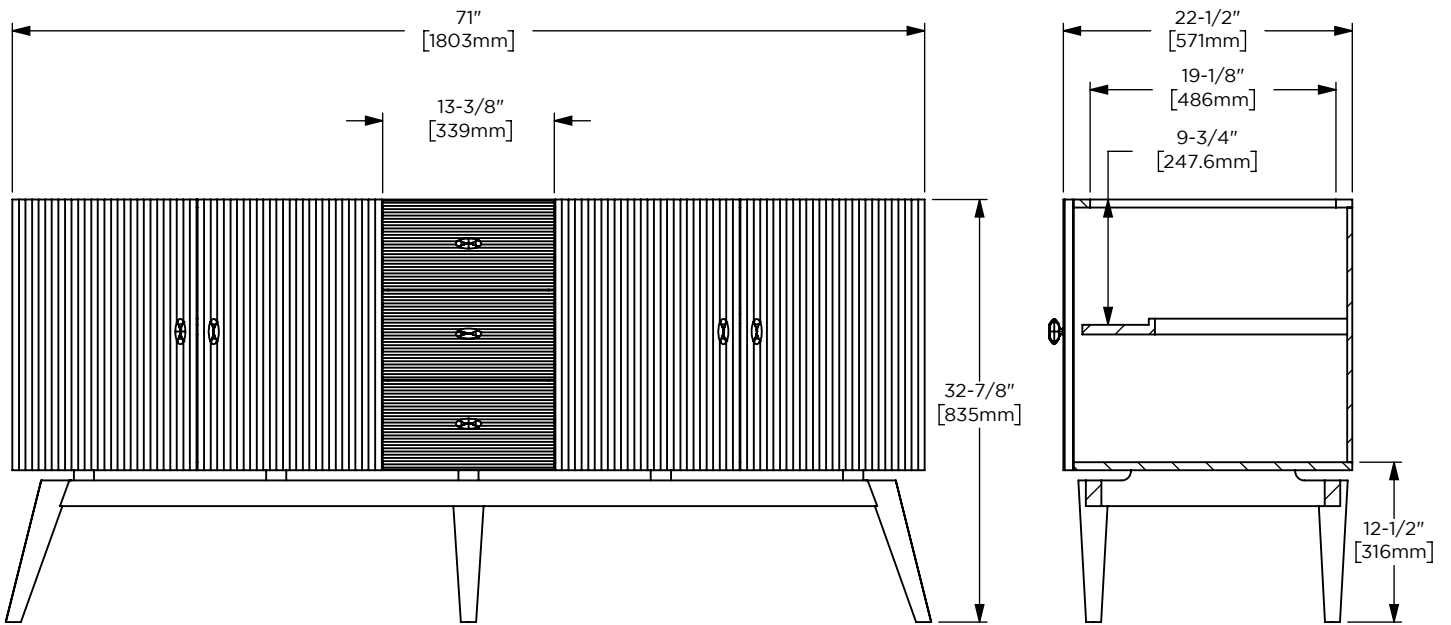

Internal Construction