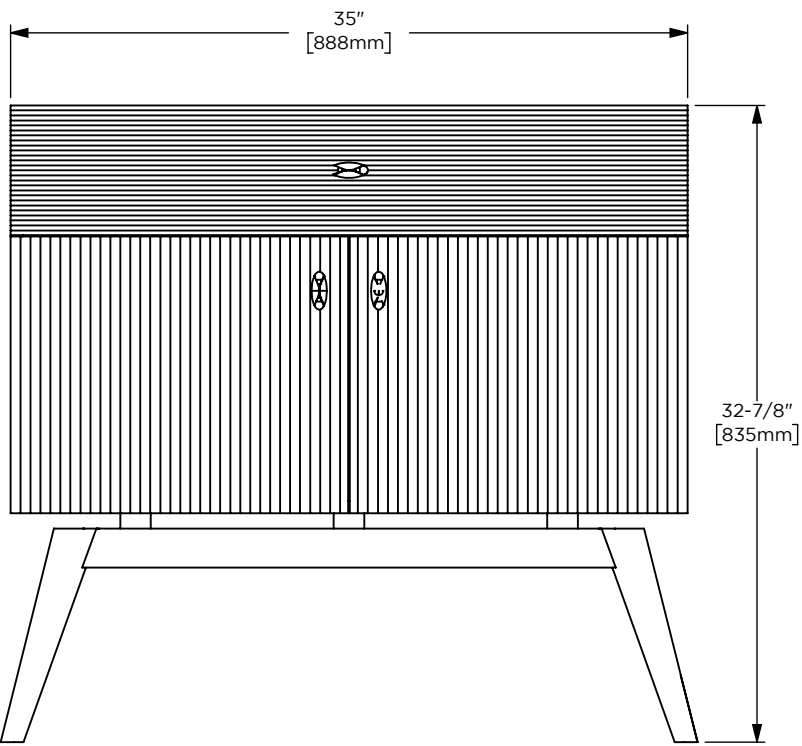

Options

- Available in:
 CVWY3621269, Dark Burnt Oak paired with Brushed Pewter
 CVWY3620787, Honey Oak paired with Aged Brass
- Coordinating Ann Sacks top
- Coordinating mirrors available

Dimensions

Width: 35"
 Height: 32-7/8"
 Depth: 22-1/2"

Model Number Key

PRODUCT LINE	CATEGORY	COLLECTION	WIDTH	FINISH OPTIONS	OPTIONS
C = Craft Series	V = Vanity	WY = Wyndale	36"	(See above)	(See above)

Wyndale 36" Vanity CVWY36

Internal
Construction

Features

Materials & Construction

- Stone tops are fabricated from marble originating in Italy and Portugal

Options

- Available in:
 - AS18961, Carrara Top
 - AS18962, Calacatta Top

Dimensions

Width: 36"

Height: 1"

Depth: 23"

Materials & Construction

- Stone tops are fabricated from marble originating in Italy and Portugal

Options

- Available in:
 - AS18963, Carrara Top
 - AS18964, Calacatta Top

Dimensions

Width: 72"

Height: 1"

Depth: 23"