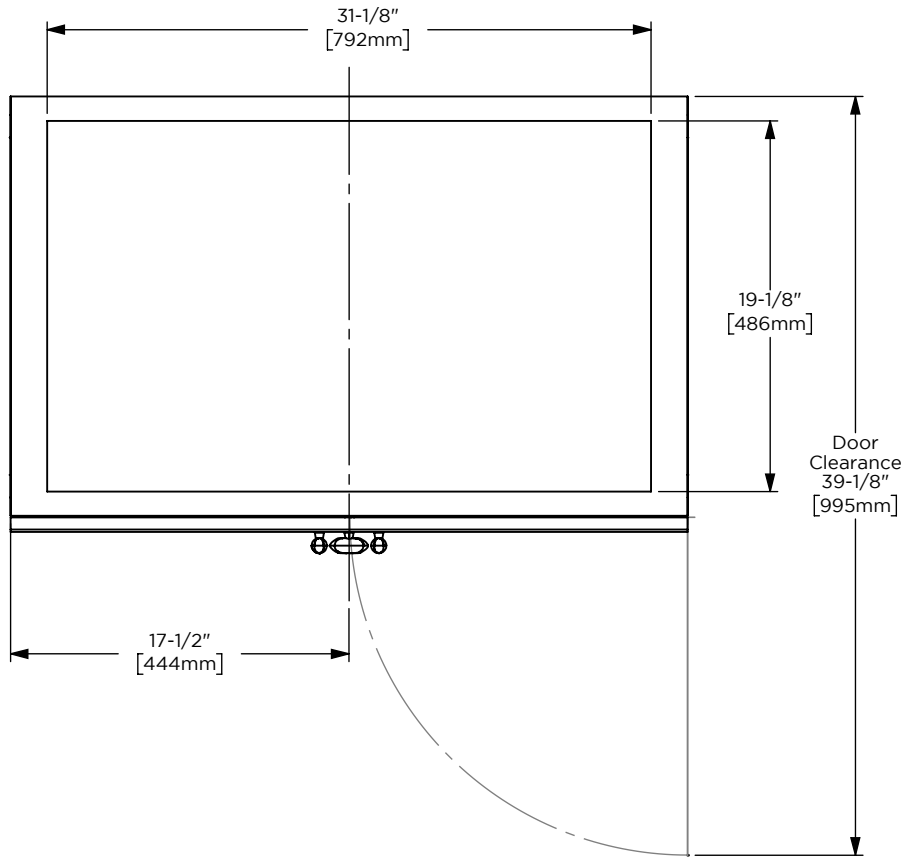

Options

- Available in:
 CVWY3621269, Dark Burnt Oak paired with Brushed Pewter
 CVWY3620787, Honey Oak paired with Aged Brass
- Coordinating Ann Sacks top
- Coordinating mirrors available

Dimensions

Width: 35"
 Height: 32-7/8"
 Depth: 22-1/2"

Model Number Key

PRODUCT LINE	CATEGORY	COLLECTION	WIDTH	FINISH OPTIONS	OPTIONS
C = Craft Series	V = Vanity	WY = Wyndale	36"	(See above)	(See above)

Wyndale 36" Vanity CVWY36

Internal
Construction

Features

Materials & Construction

- Stone tops are fabricated from marble originating in Italy and Portugal

Options

- Available in:
 - AS18961, Carrara Top
 - AS18962, Calacatta Top

Dimensions

Width: 36"

Height: 1"

Depth: 23"

Materials & Construction

- Stone tops are fabricated from marble originating in Italy and Portugal

Options

- Available in:
 - AS18963, Carrara Top
 - AS18964, Calacatta Top

Dimensions

Width: 72"

Height: 1"

Depth: 23"