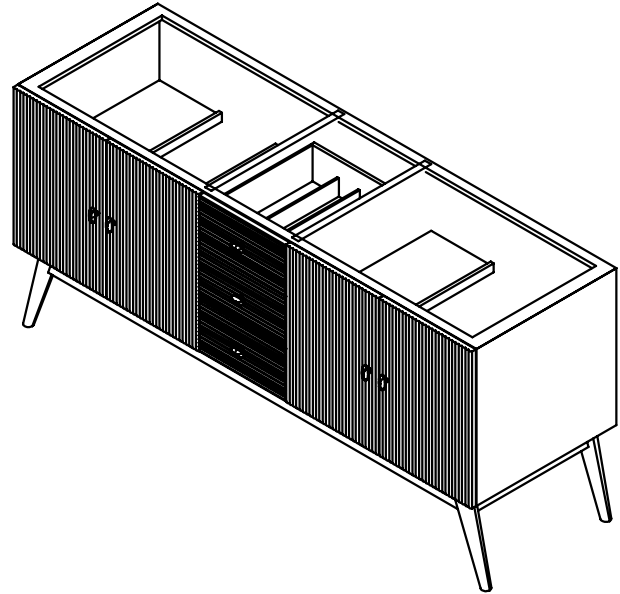

Features

- Ribbed detailing on door and drawer fronts
- Mid-century inspired tapered legs
- Distinctive floating vanity detail
- Adjustable storage shelves
- Removable glass drawer dividers included

Materials & Construction

Options

- Available in:
 CVWY7221269, Dark Burnt Oak paired with Brushed Pewter
 CVWY7220787, Honey Oak paired with Aged Brass
- Coordinating Ann Sacks top
- Coordinating mirrors available

Dimensions

Width: 71"
 Height: 32-7/8"
 Depth: 22-1/2"