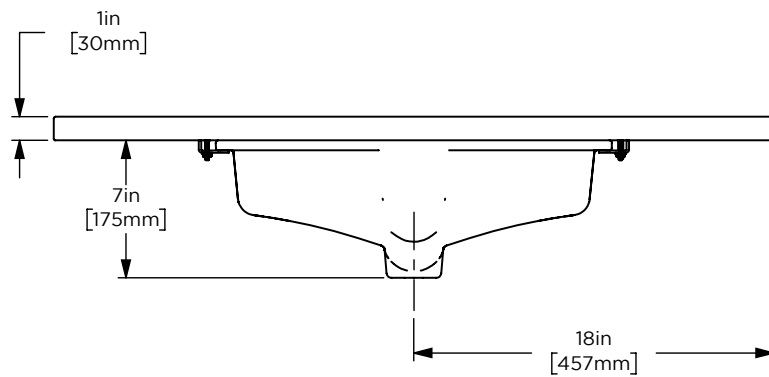

Materials & Construction

- Stone tops are fabricated from marble originating in Italy and Portugal

Options

- Available in:
 - AS18961, Carrara Top
 - AS18962, Calacatta Top

Dimensions

Width: 36"

Height: 1"

Depth: 23"

Materials & Construction

- Stone tops are fabricated from marble originating in Italy and Portugal

Options

- Available in:
 - AS18963, Carrara Top
 - AS18964, Calacatta Top

Dimensions

Width: 72"

Height: 1"

Depth: 23"