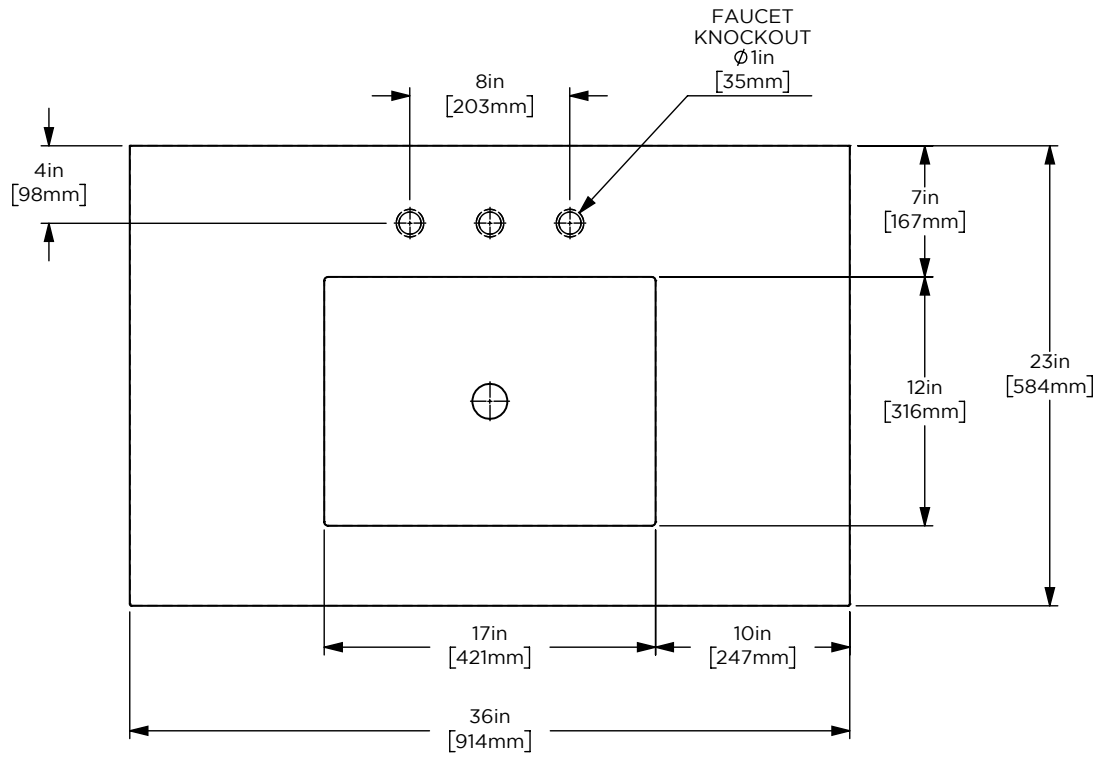

Materials & Construction

- Stone tops are fabricated from marble originating in Italy and Portugal

Options

- Available in:
 - AS18961, Carrara Top
 - AS18962, Calacatta Top

Dimensions

Width: 36"

Height: 1"

Depth: 23"

Materials & Construction

- Stone tops are fabricated from marble originating in Italy and Portugal

Options

- Available in:
 - AS18963, Carrara Top
 - AS18964, Calacatta Top

Dimensions

Width: 72"

Height: 1"

Depth: 23"