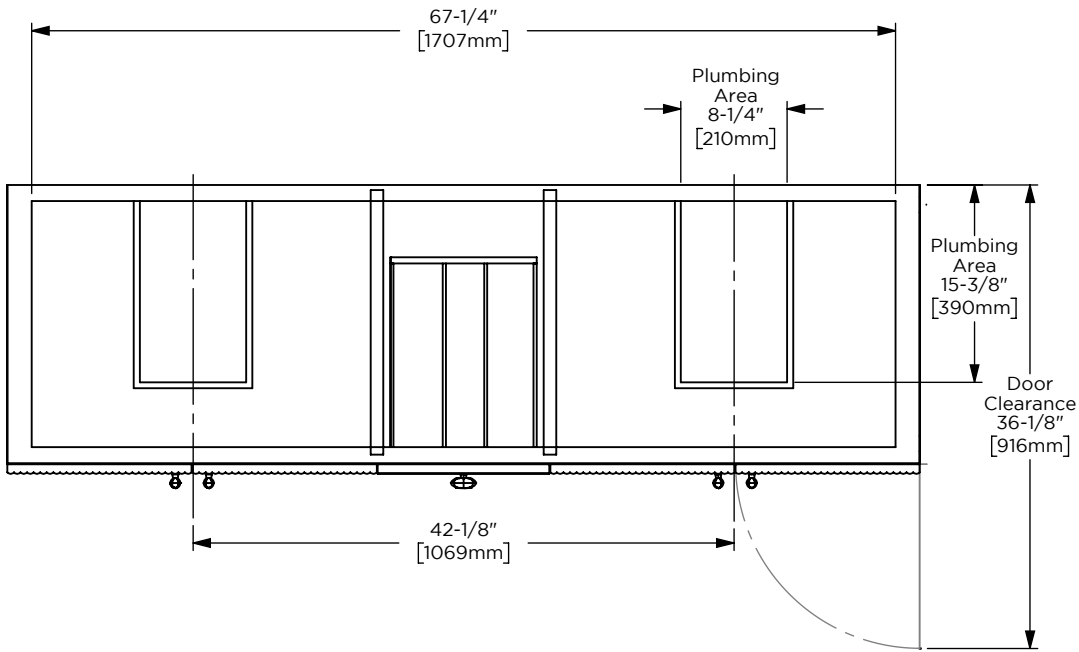

Internal Construction