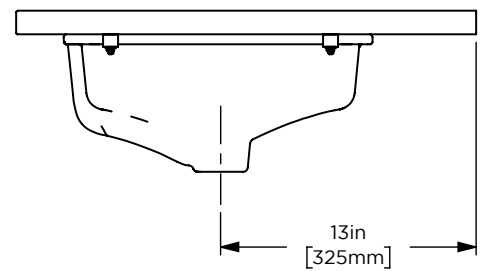

Materials & Construction

- Stone tops are fabricated from marble originating in Italy and Portugal

Options

- Available in:
 - AS18961, Carrara Top
 - AS18962, Calacatta Top

Dimensions

Width: 36"

Height: 1"

Depth: 23"

Materials & Construction

- Stone tops are fabricated from marble originating in Italy and Portugal

Options

- Available in:
 - AS18963, Carrara Top
 - AS18964, Calacatta Top

Dimensions

Width: 72"

Height: 1"

Depth: 23"