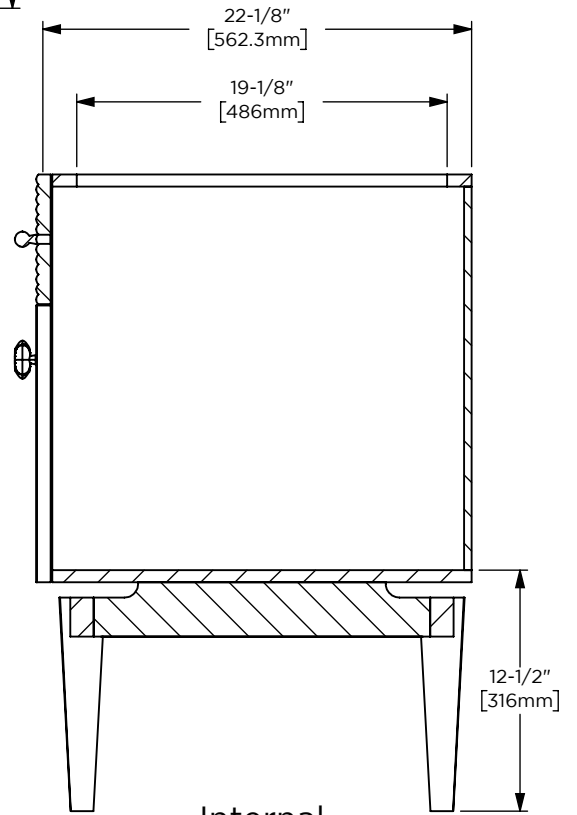

Options

- Available in:
 CVWY3621269, Dark Burnt Oak paired with Brushed Pewter
 CVWY3620787, Honey Oak paired with Aged Brass
- Coordinating Ann Sacks top
- Coordinating mirrors available

Dimensions

Width: 35"
 Height: 32-7/8"
 Depth: 22-1/2"

Model Number Key

PRODUCT LINE	CATEGORY	COLLECTION	WIDTH	FINISH OPTIONS	OPTIONS
C = Craft Series	V = Vanity	WY = Wyndale	36"	(See above)	(See above)

Wyndale 36" Vanity CVWY36

Internal
Construction

Features

Materials & Construction

- Stone tops are fabricated from marble originating in Italy and Portugal

Options

- Available in:
 - AS18961, Carrara Top
 - AS18962, Calacatta Top

Dimensions

Width: 36"

Height: 1"

Depth: 23"

Materials & Construction

- Stone tops are fabricated from marble originating in Italy and Portugal

Options

- Available in:
 - AS18963, Carrara Top
 - AS18964, Calacatta Top

Dimensions

Width: 72"

Height: 1"

Depth: 23"