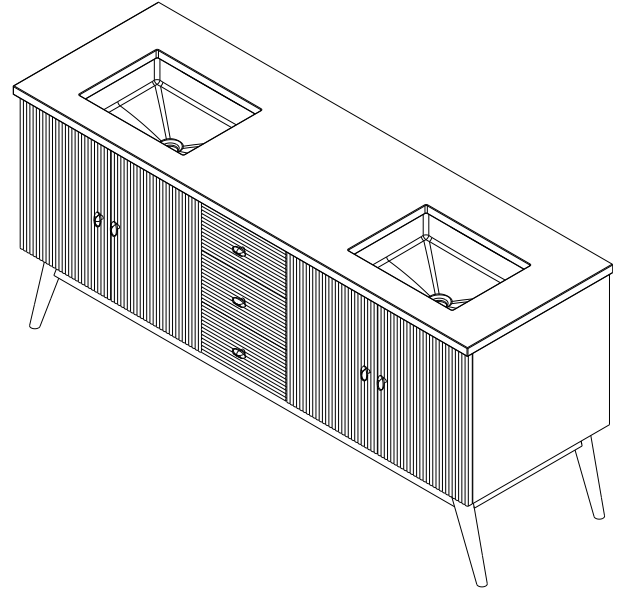

Options

- Available in:
 CVWY3621269, Dark Burnt Oak paired with Brushed Pewter
 CVWY3620787, Honey Oak paired with Aged Brass
- Coordinating Ann Sacks top
- Coordinating mirrors available

Dimensions

Width: 35"
 Height: 32-7/8"
 Depth: 22-1/2"

- Stone top is fabricated with pre-drilled knock-outs, accommodating a deck mounted or a wall mounted faucet
- The Wyndale stone top is fabricated for the Kallista Perfect Centric Rectangle Basin
- Stone tops are honed, we recommend sealing prior to use with a penetrating sealer
- Periodic cleaning and resealing of the stone top is recommended using products formulated for natural stone

Materials & Construction

- Stone tops are fabricated from marble originating in Italy and Portugal

Options

- Available in:
 - AS18961, Carrara Top
 - AS18962, Calacatta Top

Dimensions

Width: 36"

Height: 1"

Depth: 23"

Features

- Ribbed detailing on door and drawer fronts
- Mid-century inspired tapered legs
- Distinctive floating vanity detail
- Adjustable storage shelves
- Removable glass drawer dividers included

Materials & Construction