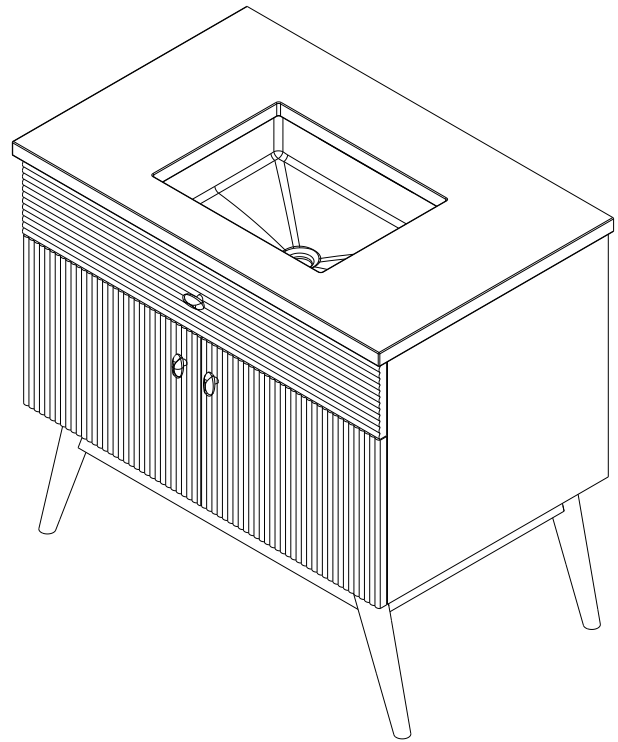

Features

- Ribbed detailing on door and drawer fronts
- Mid-century inspired tapered legs
- Distinctive floating vanity detail
- Top drawer is false front

Materials & Construction

- Solid wood and veneer construction
- Full plywood back panel, no cutout
- Stainless steel knobs available in Brushed Pewter or Aged Brass
- Dovetailed drawers
- Blum slow close hinges
- Adjustable leveling feet
- Durable, moisture resistant polyurethane finish

Options

- Available in:
 CVWY3621269, Dark Burnt Oak paired with Brushed Pewter
 CVWY3620787, Honey Oak paired with Aged Brass
- Coordinating Ann Sacks top
- Coordinating mirrors available

Dimensions

Width: 35"
 Height: 32-7/8"
 Depth: 22-1/2"

- Stone top is fabricated with pre-drilled knock-outs, accommodating a deck mounted or a wall mounted faucet
- The Wyndale stone top is fabricated for the Kallista Perfect Centric Rectangle Basin
- Stone tops are honed, we recommend sealing prior to use with a penetrating sealer
- Periodic cleaning and resealing of the stone top is recommended using products formulated for natural stone