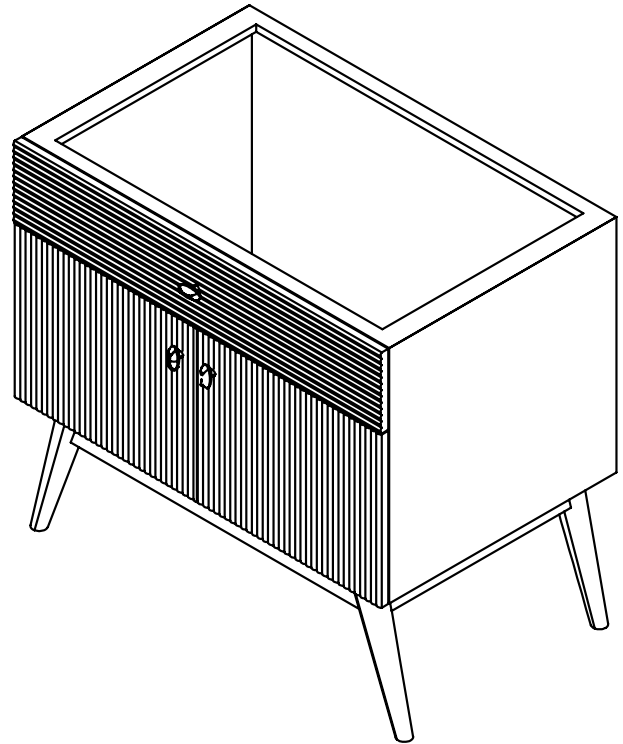

Features

- Ribbed detailing on door and drawer fronts
- Mid-century inspired tapered legs
- Distinctive floating vanity detail
- Top drawer is false front

Materials & Construction

- Solid wood and veneer construction
- Full plywood back panel, no cutout
- Stainless steel knobs available in Brushed Pewter or Aged Brass
- Dovetailed drawers
- Blum slow close hinges
- Adjustable leveling feet
- Durable, moisture resistant polyurethane finish

Options

- Available in:
 CVWY3621269, Dark Burnt Oak paired with Brushed Pewter
 CVWY3620787, Honey Oak paired with Aged Brass
- Coordinating Ann Sacks top
- Coordinating mirrors available

Dimensions

Width: 35"
 Height: 32-7/8"
 Depth: 22-1/2"

Model Number Key

PRODUCT LINE	CATEGORY	COLLECTION	WIDTH	FINISH OPTIONS	OPTIONS
C = Craft Series	V = Vanity	WY = Wyndale	36"	(See above)	(See above)

Wyndale 36" Vanity CVWY36

Internal
Construction

Features

- Stone top is fabricated with pre-drilled knock-outs, accommodating a deck mounted or a wall mounted faucet
- The Wyndale stone top is fabricated for the Kallista Perfect Centric Rectangle Basin
- Stone tops are honed, we recommend sealing prior to use with a penetrating sealer
- Periodic cleaning and resealing of the stone top is recommended using products formulated for natural stone