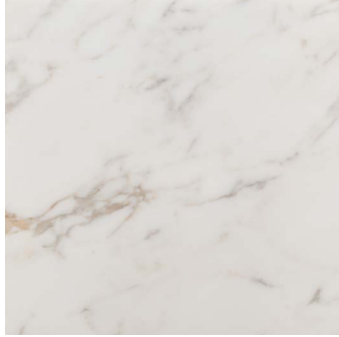

Alisal™

VANITY TOP

Calacatta