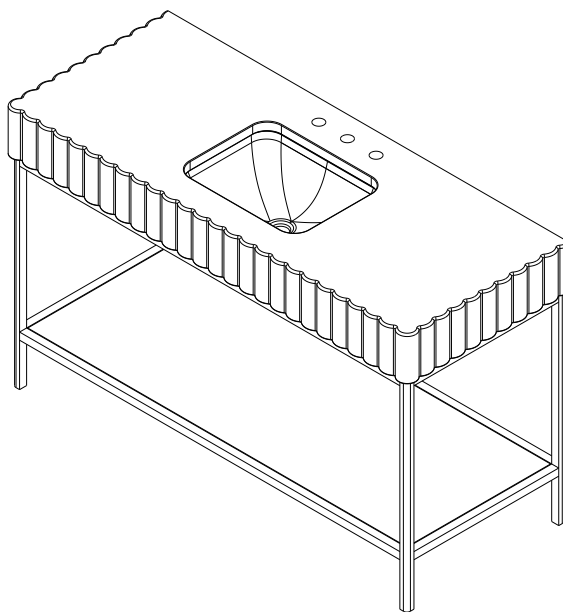

## LINE DRAWINGS

---

36"W single vanity top  
with 53" vanity shelf

56" W single vanity top  
with 53" vanity shelf

\*Please note: variations in color, shade, surface texture and size are natural characteristics of all our products and should be expected. Images shown are representative, but may not indicate all variations in these characteristics.