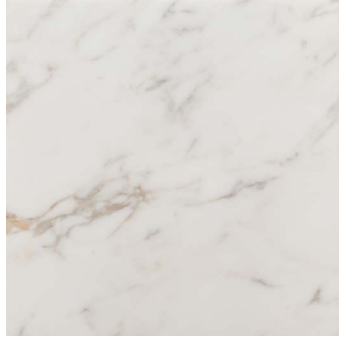

Claudette™

VANITY TOP

Calacatta