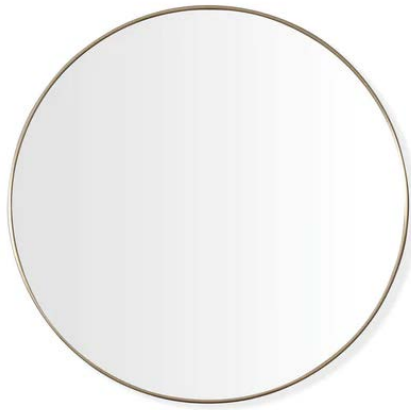

Claudette™

LIGHTING

Sophie™
13" two-light sconce

MIRROR

30" Round Metal Mirror