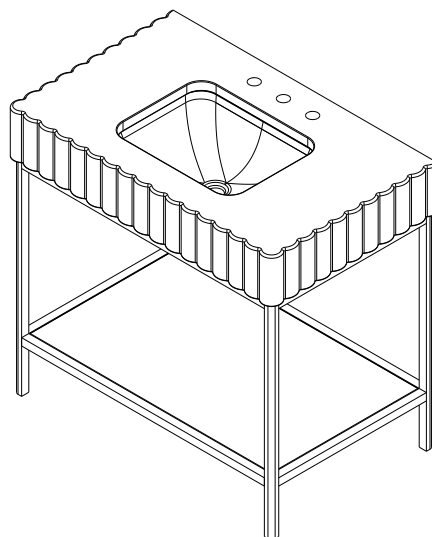

## LINE DRAWINGS

---

36"W single vanity top  
with 53" vanity shelf

56" W single vanity top  
with 53" vanity shelf

\*Please note: variations in color, shade, surface texture and size are natural characteristics of all our products and should be expected. Images shown are representative, but may not indicate all variations in these characteristics.