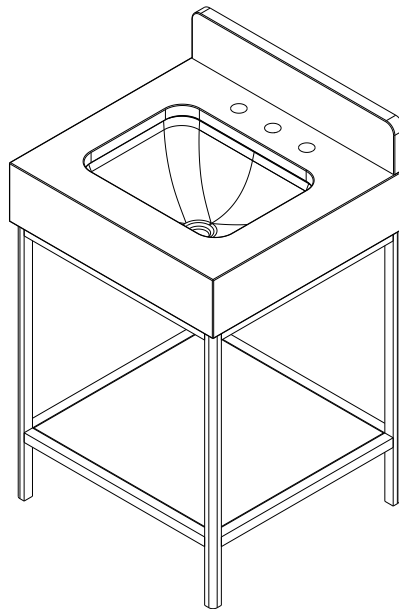

LINE DRAWINGS

24"W single vanity