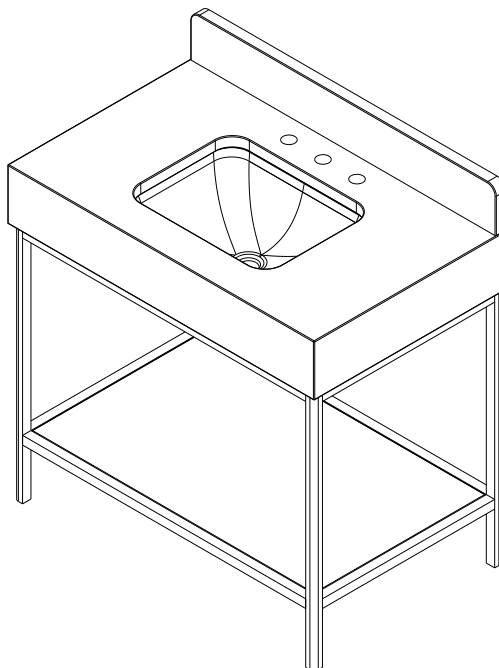

36"W single vanity