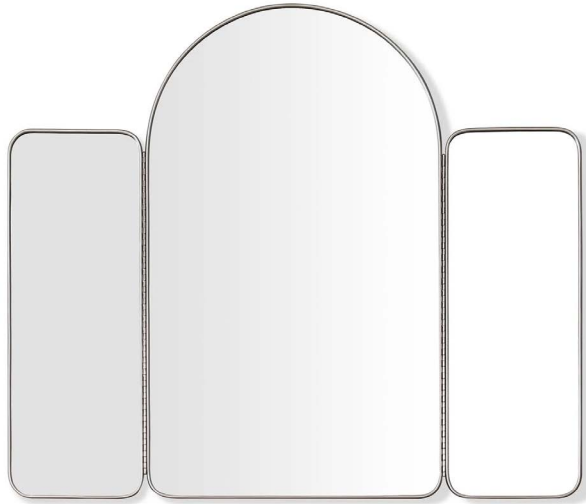

Rosebrook™

MIRROR

Triptych Metal Mirror
46.5" X 40"
Brushed PewteR