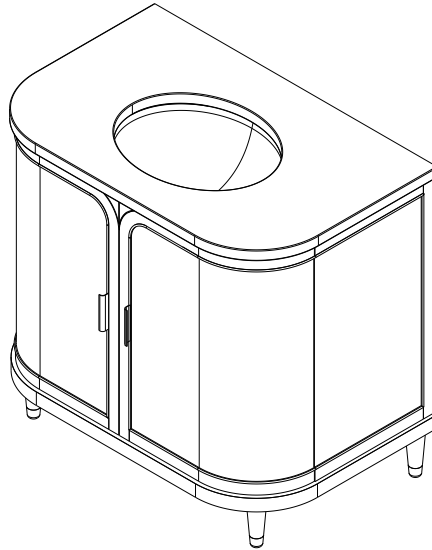

9/2022

ANN SACKS

www.annsacks.com | 1.800.278.8453

Rosebrook™

LINE DRAWINGS

36"W single vanity

56"W single vanity

*Please note: variations in color, shade, surface texture and size are natural characteristics of all our products and should be expected. Images shown are representative, but may not indicate all variations in these characteristics.