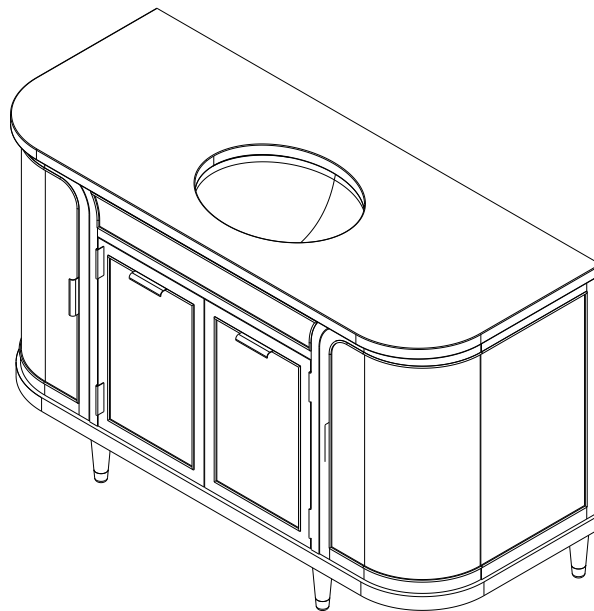

9/2022

ANN SACKS

www.annsacks.com | 1.800.278.8453

Rosebrook™

LINE DRAWINGS

36"W single vanity

56"W single vanity

*Please note: variations in color, shade, surface texture and size are natural characteristics of all our products and should be expected. Images shown are representative, but may not indicate all variations in these characteristics.