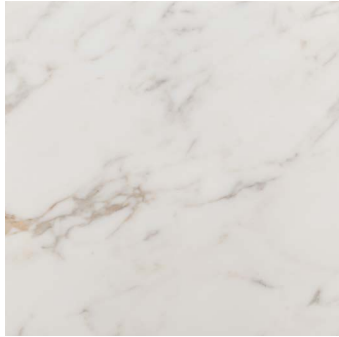

Willowmere™

VANITY TOP

Calacatta