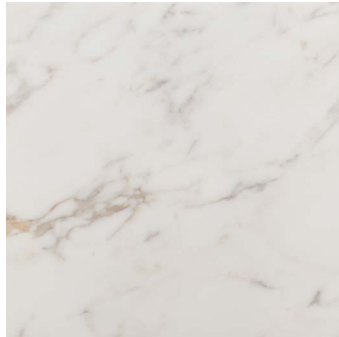

Wyndale™

VANITY TOP

Calacatta