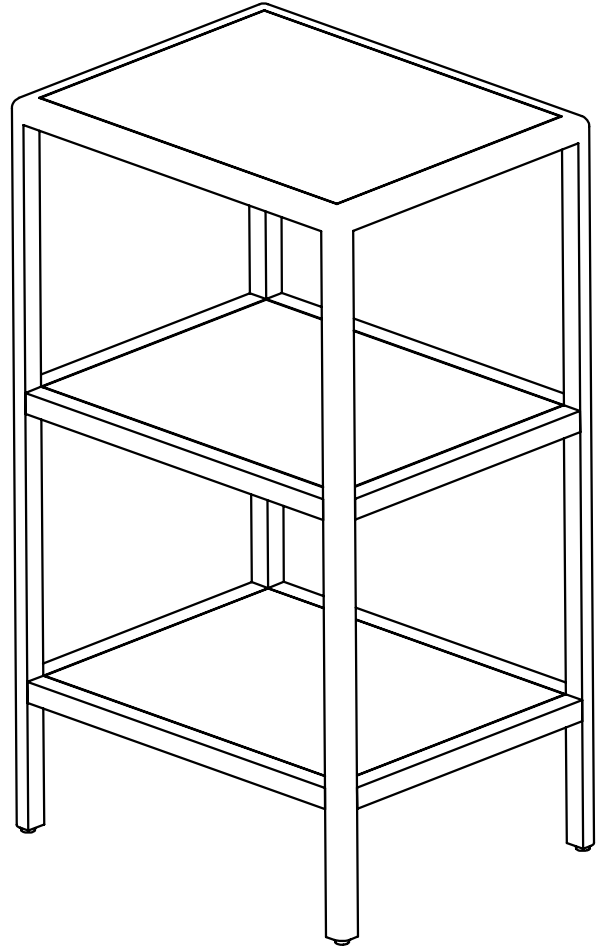

Materials & Construction

- Stone shelves are fabricated from marble originating in Italy and Portugal
- Polished stainless steel frame and legs
- Adjustable leveling feet

Options

- Finish Options:
CSCO203484, Polished Stainless Steel
- Coordinating Ann Sacks stone storage shelves:
AS19282, Cararra
AS19283, Calacatta
AS19284, Catia Black
AS19285, Catia Grey
- Coordinating vanities:
CVCO24
CVCO36
- Coordinating mirrors available

Dimensions

Width: 20"
Height: 34"
Depth: 16"

Model Number Key

PRODUCT LINE	CATEGORY	COLLECTION	WIDTH	HEIGHT	OPTIONS
C = Craft Series	S = Storage	CO = Cornell	20"	34"	84 (See above)

Cornell 34" Linen Cabinet CSCO2034