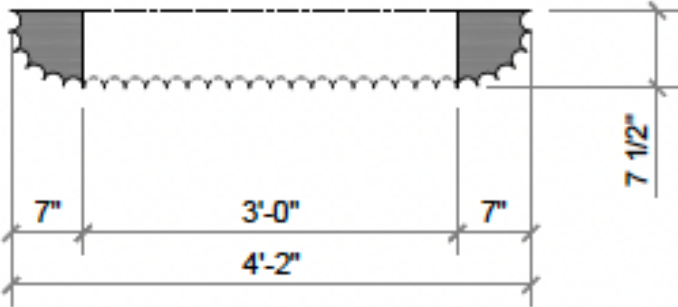

SCAN TO VIEW COLLECTION

*Please note: variations in color, shade, surface texture and size are natural characteristics of all our products and should be expected. Images shown are representative, but may not indicate all variations in these characteristics.

03/2024

ANN SACKS

www.annsacks.com | 1.800.278.8453