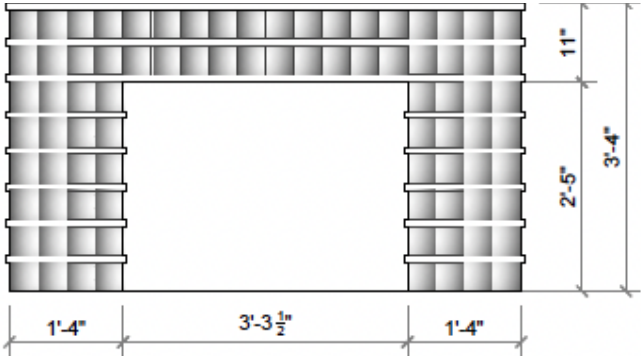

SCAN TO VIEW COLLECTION

*Please note: variations in color, shade, surface texture and size are natural characteristics of all our products and should be expected. Images shown are representative, but may not indicate all variations in these characteristics.

03/2024

ANN SACKS

www.annsacks.com | 1.800.278.8453