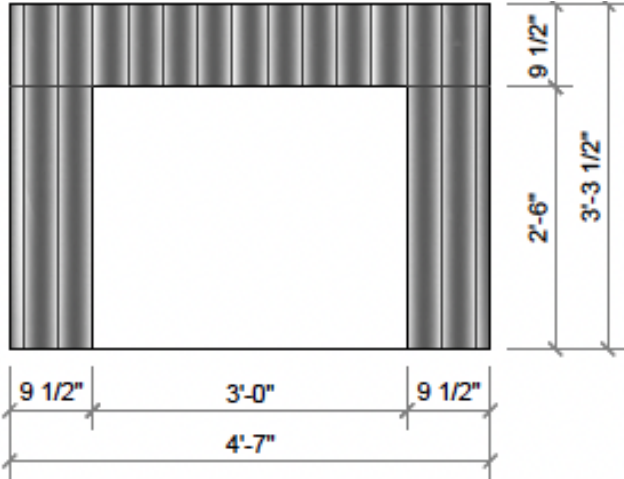

SCAN TO VIEW
COLLECTION

*Please note: variations in color, shade, surface texture and size are natural characteristics of all our products and should be expected. Images shown are representative, but may not indicate all variations in these characteristics.

03/2024

ANN SACKS

www.annsacks.com | 1.800.278.8453