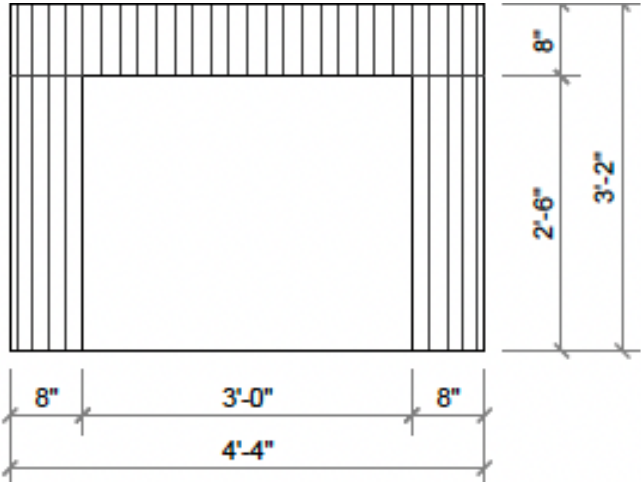

SCAN TO VIEW COLLECTION

*Please note: variations in color, shade, surface texture and size are natural characteristics of all our products and should be expected. Images shown are representative, but may not indicate all variations in these characteristics.

03/2024

ANN SACKS

www.annsacks.com | 1.800.278.8453