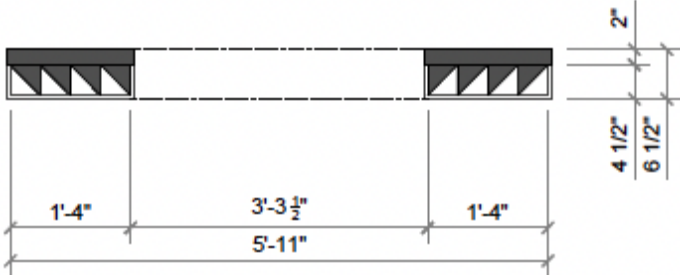

# STRIKE fireplaces for Ann Sacks

GEMMA

Vein Cut French Quarter

SCAN TO VIEW COLLECTION

\*Please note: variations in color, shade, surface texture and size are natural characteristics of all our products and should be expected. Images shown are representative, but may not indicate all variations in these characteristics.