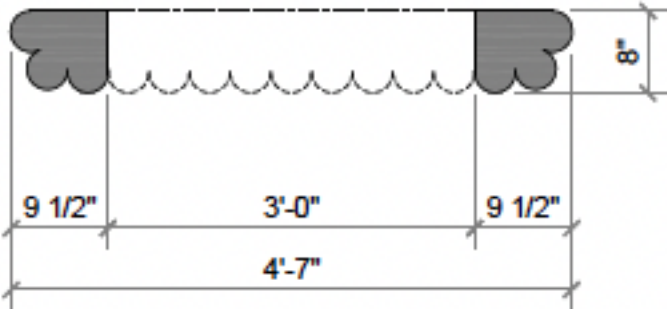

SCAN TO VIEW
COLLECTION

*Please note: variations in color, shade, surface texture and size are natural characteristics of all our products and should be expected. Images shown are representative, but may not indicate all variations in these characteristics.

03/2024

ANN SACKS

www.annsacks.com | 1.800.278.8453