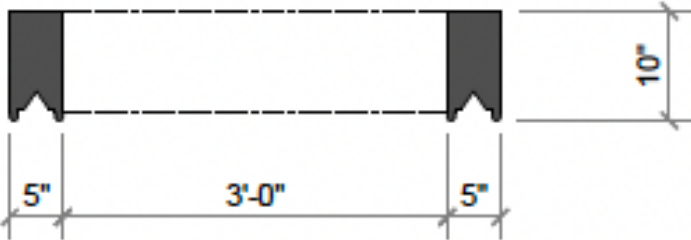

SCAN TO VIEW COLLECTION

*Please note: variations in color, shade, surface texture and size are natural characteristics of all our products and should be expected. Images shown are representative, but may not indicate all variations in these characteristics.

03/2024

ANN SACKS

www.annsacks.com | 1.800.278.8453